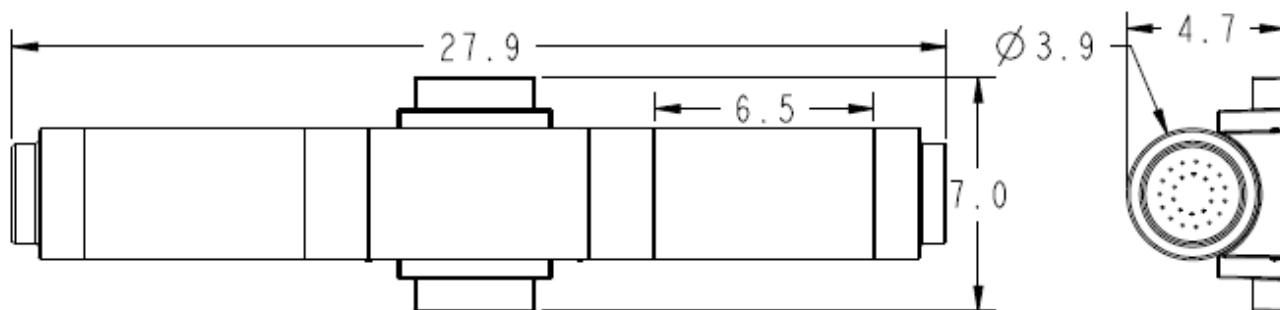

SOLACE[®] Technical Specification

YB9963

3-Globe Light Fixture

Dimensions:

Weight: 10.0 lbs.

Product Information:

Stock Numbers: YB9963CH – CHROME
YB9963BN – BRUSHED NICKEL

Globe Service Kit: YB9969

Materials: Zinc, glass

Voltage: 120v

Bulb: 60w max (not included); medium base

UL Listed: Yes – for dry locations

Important Notes: Turn off power during installation. Do not connect or disconnect under load.