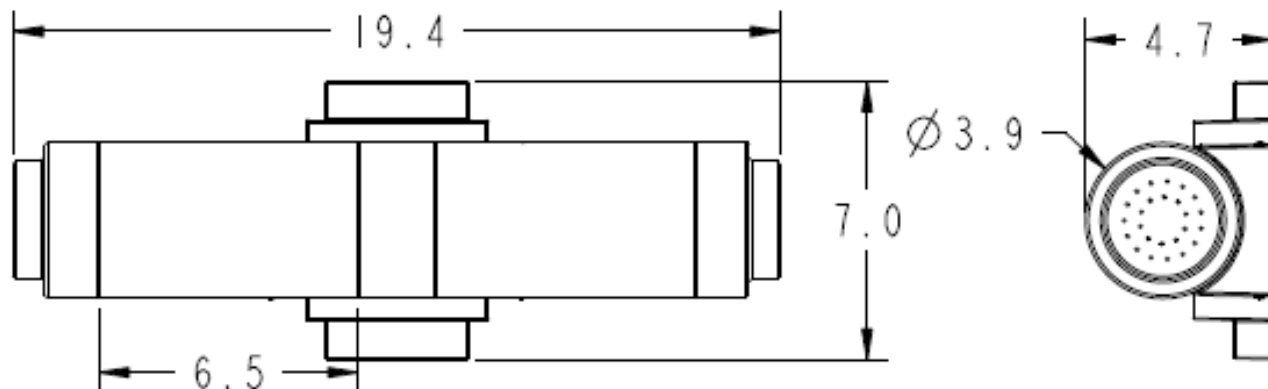

SOLACE[®] Technical Specification

YB9962

2-Globe Light Fixture

Dimensions:

Weight: 7.7 lbs.

Product Information:

Stock Numbers: YB9962CH – CHROME
YB9962BN – BRUSHED NICKEL

Globe Service Kit: YB9969

Materials: Zinc, glass

Voltage: 120v

Bulb: 60w max (not included); medium base

UL Listed: Yes – for dry locations

Important Notes: Turn off power during installation. Do not connect or disconnect under load.