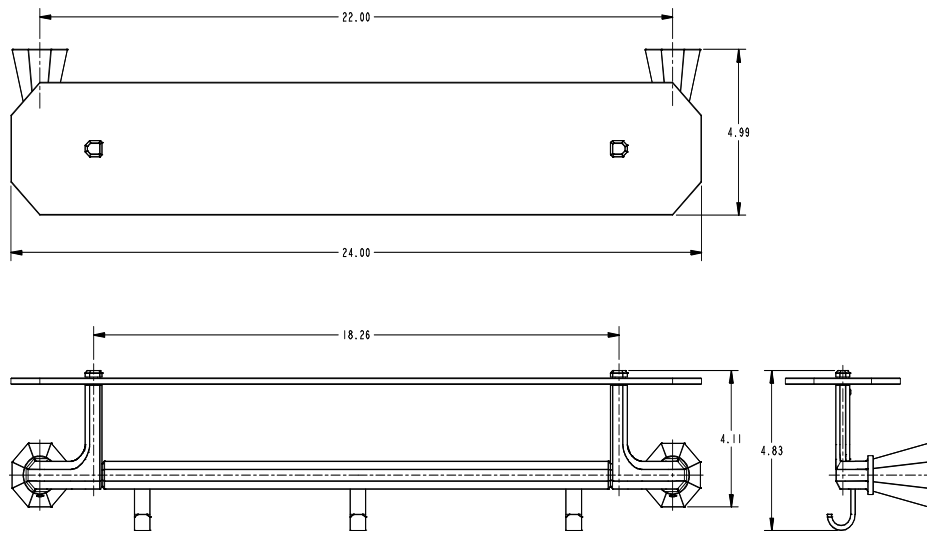

# Felicity® Technical Specification

### Dimensions:

### Installation Instructions:

1. Remove each mounting post from the body by loosening the setscrews.
2. Position the mounting template on the wall in the desired location. Using a level, align the template and tape it to the wall.
3. Drill the 2 hole locations of each mounting post.
4. Attach each mounting post to the wall, using the wall anchors provided.
5. Assemble glass to each post with glass shelf between both washers and finished cap.
6. Place each post over the mounting plate with setscrew down. Tighten both setscrews.