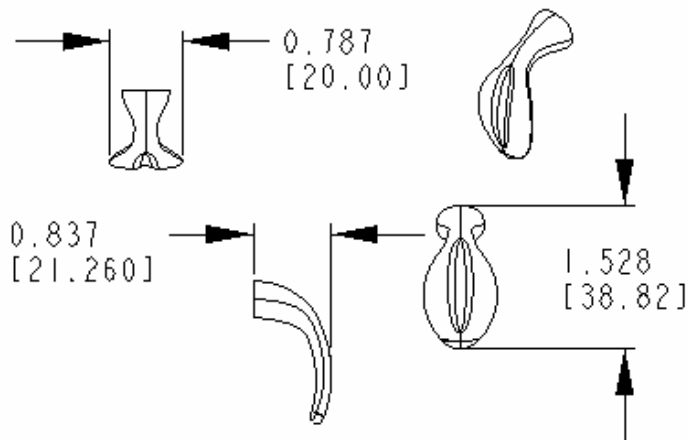

Organic™ Technical Specification

Cabinet Knob

YB7605

Stock Numbers:

- q YB7605BN – Cabinet Knob
Brushed Nickel Finish

Dimensions:

Materials:

Cabinet Knob is constructed of zinc.