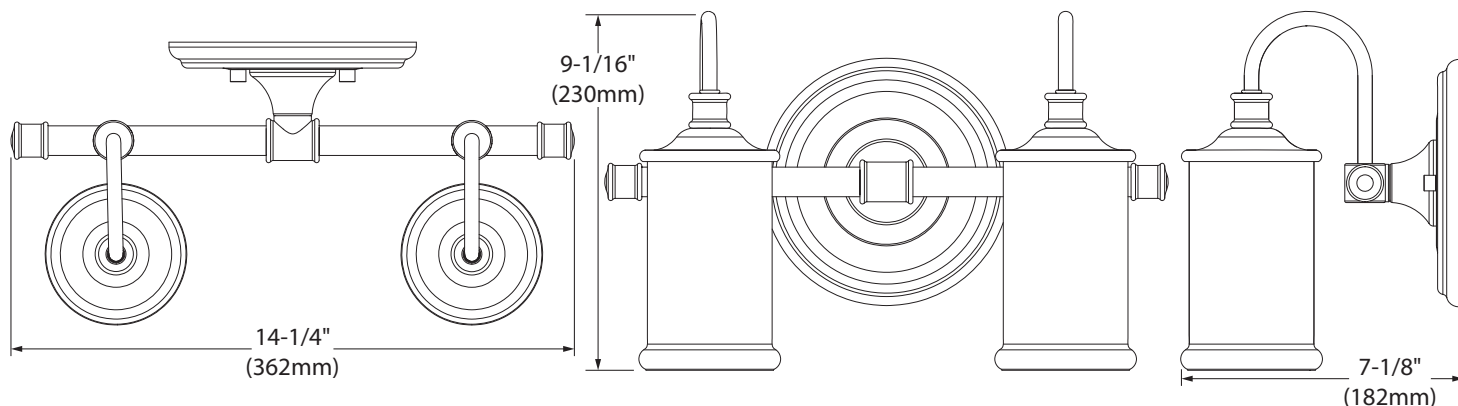

Belfield™ Technical Specification

YB6462

2-Globe Light Fixture

Dimensions:

Product Information:

Stock Numbers: YB6462CH – CHROME
YB6462BN – BRUSHED NICKEL
YB6462ORB – OIL RUBBED BRONZE
YB6462BL – MATTE BLACK
YB6462NL – POLISHED NICKEL

Globe Service Kit: YB6469

Materials: Steel, glass

Voltage: 120v

Bulb: 100w max (not included); medium base

UL Listed: Yes – for dry locations

Important Notes: Turn off power during installation. Do not connect or disconnect under load.