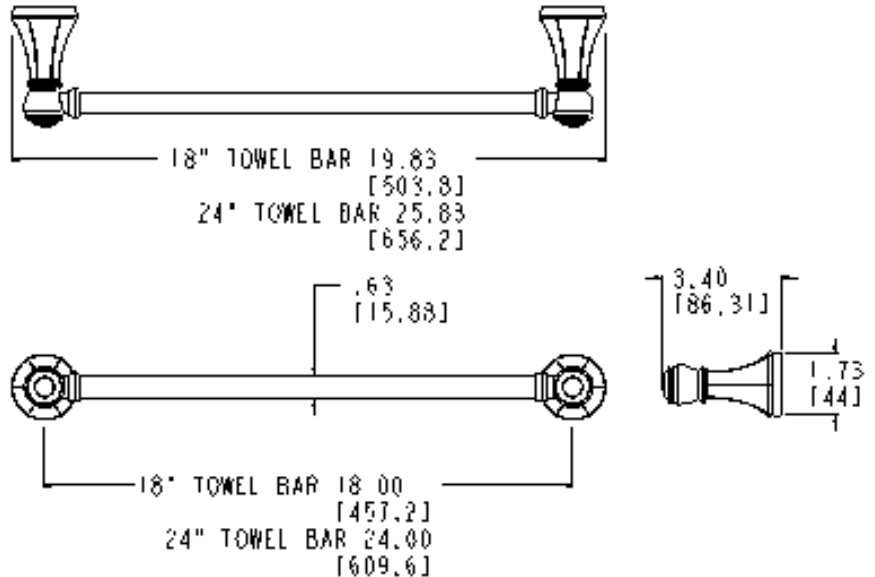

Vestige® Technical Specification

18" & 24" Towel Bar

YB5618 & YB5624

Stock Numbers:

- ❑ YB5618BN – 18" Towel Bar
Brushed Nickel Finish
- ❑ YB5624BN – 24" Towel Bar
Brushed Nickel Finish
- ❑ YB5618CH – 18" Towel Bar
Chrome Finish
- ❑ YB5624CH – 24" Towel Bar
Chrome Finish
- ❑ YB5618ORB – 18" Towel Bar
Oil Rubbed Bronze Finish
- ❑ YB5624ORB – 24" Towel Bar
Oil Rubbed Bronze Finish
- ❑ YB5618PW – 18" Towel Bar
Pewter Finish
- ❑ YB5624PW – 24" Towel Bar
Pewter Finish

Materials:

Towel bar posts are constructed of zinc. Bar is constructed of aluminum.

Dimensions:

Installation Instructions:

1. Position the mounting template on the wall in the desired location. Using a level, align the template and tape it to the wall.
2. Remove each mounting post from the body by loosening the setscrew.
3. Place each mounting post on the template with notch facing down.
4. Mark the 2 large hole locations of each mounting bracket.
5. Attach each mounting bracket to the wall, using the wall anchors provided.
6. Mount each base on the corresponding mounting bracket. Check and make sure that the base set screw hole(s) are facing down. Assemble a set screw to each base. Use the allen wrench included in hardware kit to tighten each set screw and secure the assembly to the mounting bracket(s).
7. Tighten all 4 screws. Do not over tighten.
8. Assemble the Towel bar and posts.
9. While assembled, Position each end post with the setscrew down and place over mounting post. Tighten the setscrew at the bottom of each base.