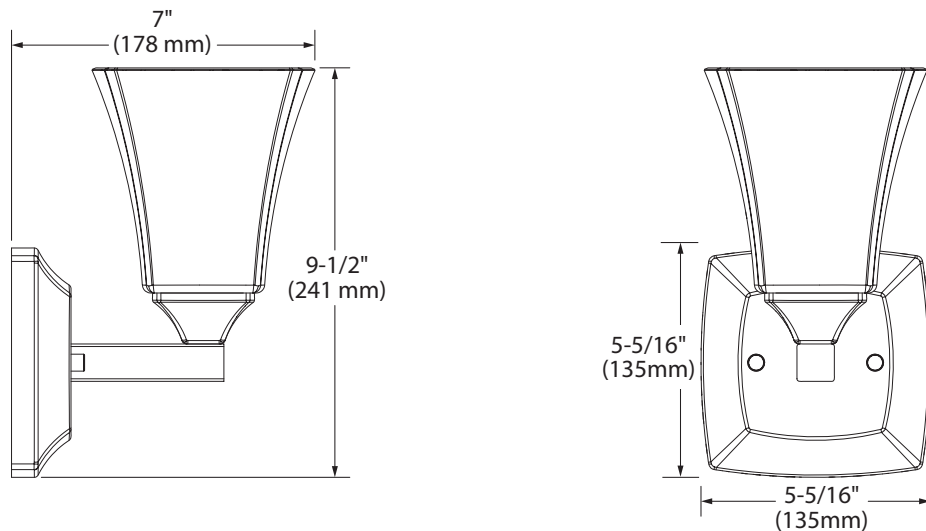

Voss™ Technical Specification

YB5161

1-Globe Light Fixture

Dimensions:

Product Information:

Stock Numbers: YB5161CH – CHROME
YB5161BN – BRUSHED NICKEL
YB5161ORB – OIL RUBBED BRONZE
YB5161BG – BRUSHED GOLD

Globe Service Kit: YB5169

Materials: Zinc, glass

Voltage: 120v

Bulb: 100w max (not included); medium base

UL Listed: Yes – for dry locations

Important Notes: Turn off power during installation. Do not connect or disconnect under load.

Cleaning Notes: Clean only with a soft damp cloth. Do not use commercial or abrasive cleaners.

Stock Number: _____

Light Fixture By Moen Incorporated

Buy it for looks. Buy it for life.®

25300 AL MOEN DRIVE • NORTH OLMSTED, OH 44070
CORPORATE HEADQUARTERS: (800) 321-8809 • FAX: (800) 848-6636
INTERNATIONAL: (440) 962-2000 • FAX: (440) 962-2726
CUSTOMER SERVICE (USA): 800-882-0116 • FAX: (888) 379-2720
WWW.MOEN.COM

©2017 Moen Incorporated. Moen is a registered trademark and Voss is a trademark of Moen Corporation. All rights reserved.