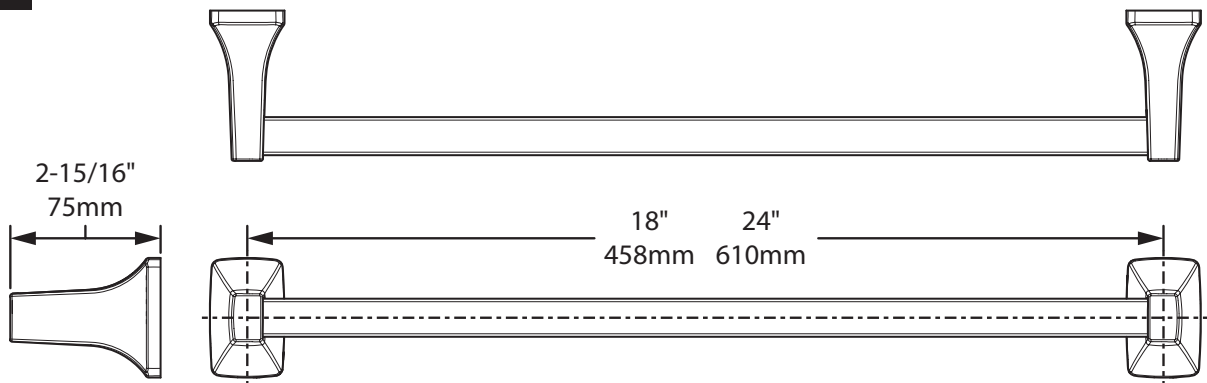

Adler™ Technical Specification

Bathroom Accessory Suite

YB0193

Paper Holder

Towel Bar

Towel Ring