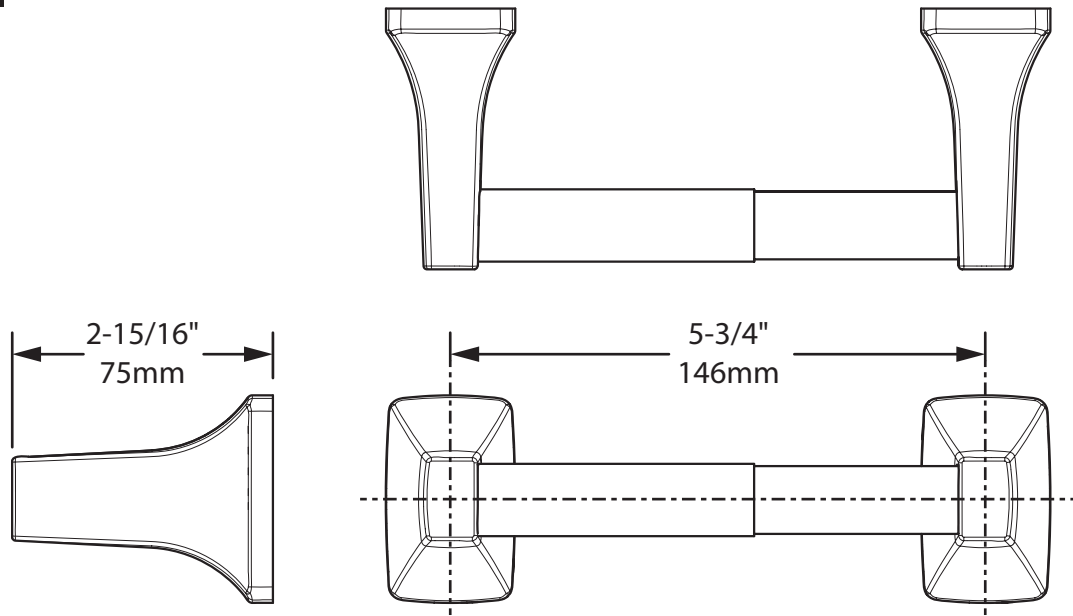

Adler™ Technical Specification

Bathroom Accessory Suite

YB0193

Paper Holder