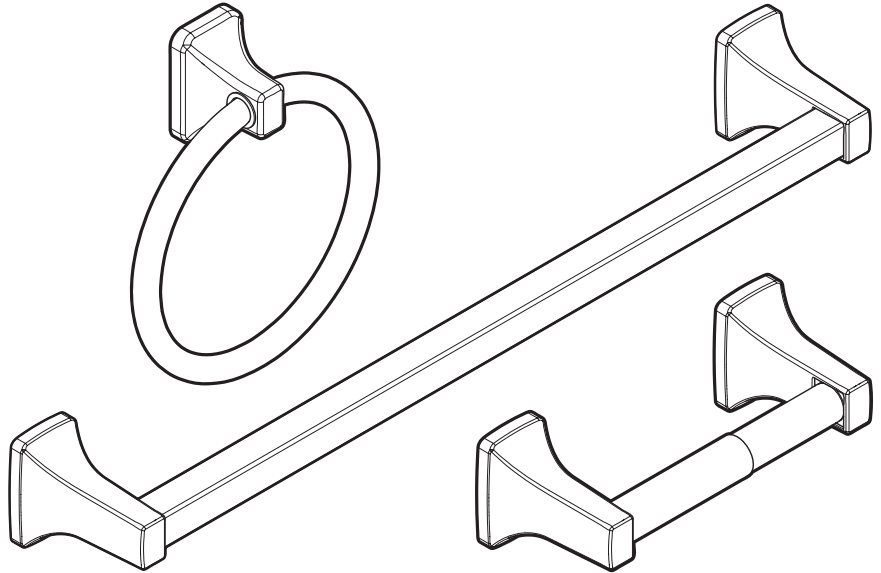

Adler™ Technical Specification

Bathroom Accessory Suite

YB0193

Stock Numbers:

- YB0193CH – Paper Holder, Towel Ring, and Towel Bar
Chrome Finish

Dimensions:

See reverse side for dimensions

Materials:

Paper Holder is constructed of zinc.

Towel Bar Posts are constructed of zinc.
Bar is constructed of brass.

Towel Ring Post is constructed of zinc.
Ring is aluminum.

Installation Instructions:

1. Position the mounting template on the wall in the desired location. Using a level, align the template and tape it to the wall.
2. Remove each mounting post from the body by loosening the set screw.
3. Place each mounting post on the template with notch facing down.
4. Mark the 2 large hole locations of each mounting bracket.
5. Attach each mounting bracket to the wall, using the wall anchors provided
6. Mount each base on the corresponding mounting bracket. Check and make sure that the base set screw hole(s) are facing down. Assemble a set screw to each base. Use the allen wrench included in hardware kit to tighten each set screw and secure the assembly to the mounting bracket(s).
7. Tighten all 4 screws. Do not over tighten.
8. Place each post over the mounting plate (set screw down). Pivoting post with bar to be on left side. Tighten both set screws.

Towel Ring