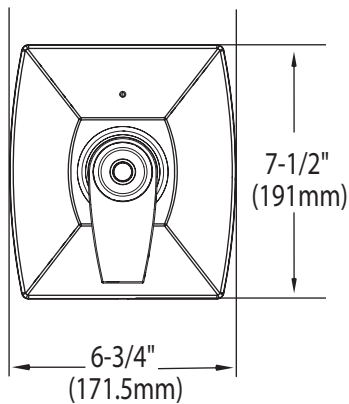

CRITICAL DIMENSIONS
(DO NOT SCALE)