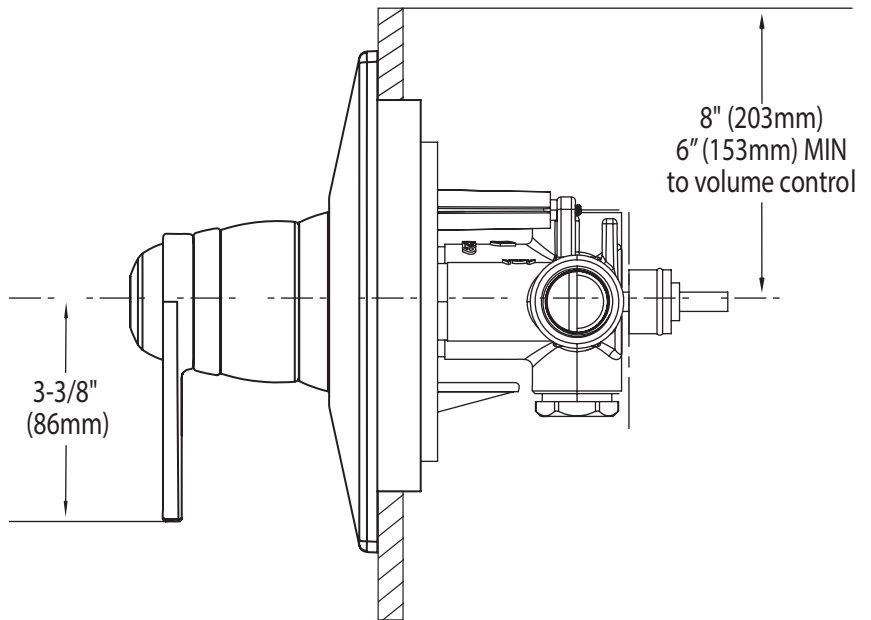

FAUCET DESCRIPTION

- Metal construction with chrome finish
- For use with S3371, 3/4" thermostatic valve (sold separately)
- Pairs with TS9712 volume control valve trim and S3600 volume control valve (sold separately)

OPERATION

- Flow lever operates counterclockwise through a 90° arc with shut off at 6 o'clock and maximum flow at the 3 o'clock position, shut off in clockwise direction
- Temperature lever operates through a 340° arc with maximum cold at full clockwise rotation and maximum hot at full counterclockwise rotation
- Safety stop preset temperature at 105°F (41°C)
- Safety stop override allows maximum temperature at 120°F (49°C)
- Factory established temperature range from 70°F (21°C) to 120°F (49°C)

VIA™
3/4" Thermostatic Shower Trim

Models: TS9711 - Valve Trim only

Valve Models: S3371 (sold separately)

CRITICAL DIMENSIONS
(DO NOT SCALE)