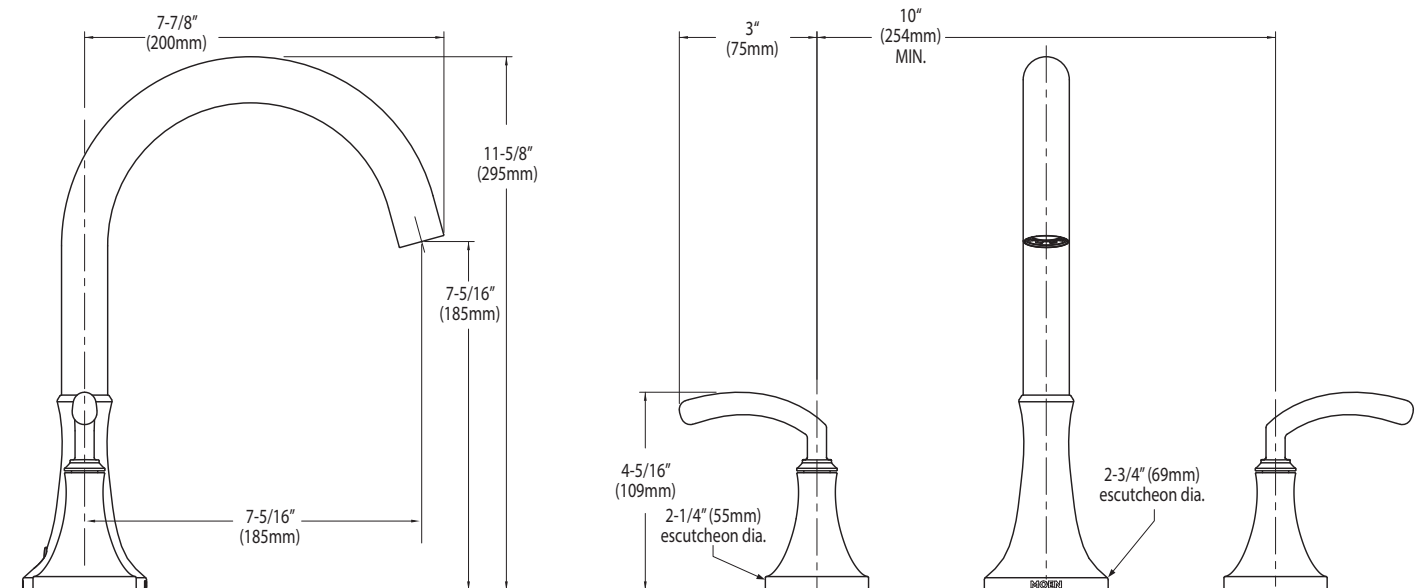

ICON™
Two-Handle Roman Tub Faucet Trim

Models: TS963 series

Valves: 4792, 4793, 4794, 4796, 4797, 4798

CRITICAL DIMENSIONS

(DO NOT SCALE)