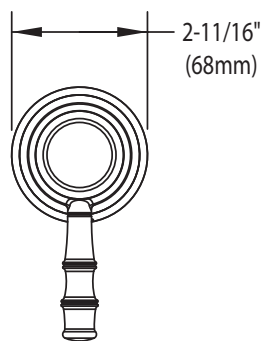

Buy it for looks. Buy it for life.®

Specifications

DESCRIPTION

- Metal construction with a LifeShine® Brushed Nickel finish

OPERATION

- Lever style handle operation
- For use with the S3600 valve

STANDARDS

- Third party certified by CSA to meet CSA B125.1, ASME A112.18.1, and all applicable requirements referenced therein

Model: TS88118BN

Valve: S3600

CRITICAL DIMENSIONS

(DO NOT SCALE)

FOR MORE INFORMATION CALL: 1-800-BUY-MOEN