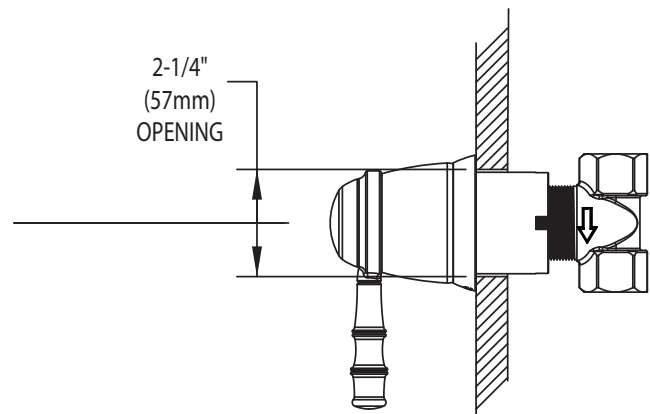

Buy it for looks. Buy it for life.®

Specifications

DESCRIPTION

- Metal construction with a LifeShine® Brushed Nickel finish

OPERATION

- Lever style handle operation
- For use with the S3600 valve

STANDARDS

- Third party certified by CSA to meet CSA B125.1, ASME A112.18.1, and all applicable requirements referenced therein

Model: TS88118BN

Valve: S3600

CRITICAL DIMENSIONS

(DO NOT SCALE)

FOR MORE INFORMATION CALL: 1-800-BUY-MOEN