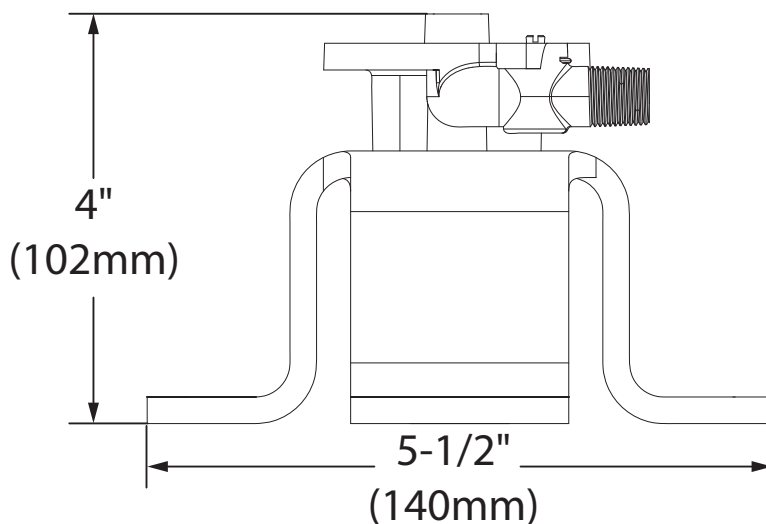

DESCRIPTION

- Metal construction
- 1/2"CC/MNPT type connections with ¼ turn stops
- Includes mounting bracket, manifold, and mounting screws

OPERATION

- Single riser concrete mounting kit

WARRANTY

- Lifetime limited warranty against leaks, drips and finish defects to the original consumer purchaser
- 5 year warranty if used in commercial installations

M-PACT™
Single Riser Floor Mount
Tub Filler For Concrete Rough-In

Model: TS50110

For use with S93005 series

CRITICAL DIMENSIONS

(DO NOT SCALE)

FOR MORE INFORMATION CALL: 1-800-BUY-MOEN

www.moen.com