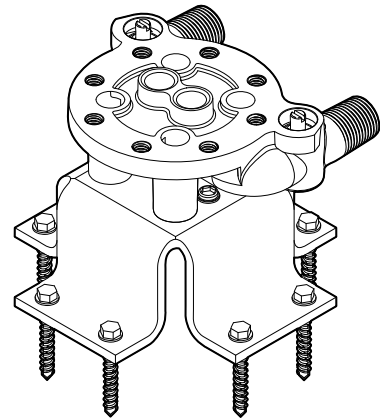

DESCRIPTION

- Metal construction
- 1/2"CC/MNPT type connections with ¼ turn stops
- Includes mounting bracket, manifold, and mounting screws

OPERATION

- Single riser concrete mounting kit

WARRANTY

- Lifetime limited warranty against leaks, drips and finish defects to the original consumer purchaser
- 5 year warranty if used in commercial installations

M-PACT™
Single Riser Floor Mount
Tub Filler For Concrete Rough-In

Model: TS50110

For use with S93005 series

CRITICAL DIMENSIONS

(DO NOT SCALE)

FOR MORE INFORMATION CALL: 1-800-BUY-MOEN

www.moen.com