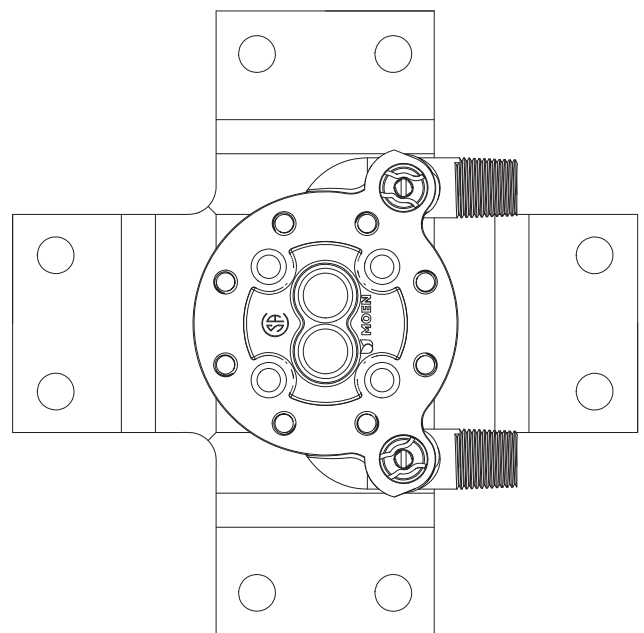

DESCRIPTION

- Metal construction
- 1/2"CC/MNPT type connections with ¼ turn stops
- Includes mounting bracket, manifold, and mounting screws

OPERATION

- Single riser concrete mounting kit

WARRANTY

- Lifetime limited warranty against leaks, drips and finish defects to the original consumer purchaser
- 5 year warranty if used in commercial installations

M-PACT™
Single Riser Floor Mount
Tub Filler For Concrete Rough-In

Model: TS50110

For use with S93005 series

CRITICAL DIMENSIONS

(DO NOT SCALE)

FOR MORE INFORMATION CALL: 1-800-BUY-MOEN

www.moen.com