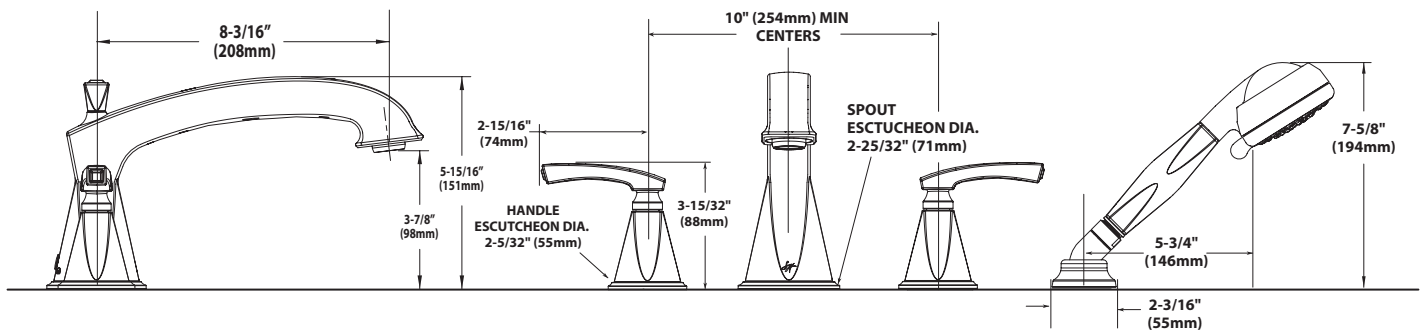

DESCRIPTION

- Metal construction with various finishes identified by suffix
- Three function hand shower

OPERATION

- Lever style handles
- Rotate hot side handle counterclockwise to open and clockwise to close
- Rotate cold side handle clockwise to open and counterclockwise to close

FLOW

- Hand shower meets 2.5 gpm max. (9.5 L/min)

STANDARDS

- Third party certified to CSA B125, ASME A112.18.1M, and all applicable requirements referenced therein
- ADA  for lever handles

WARRANTY

- Lifetime limited warranty against leaks, drips and finish defects to the original consumer purchaser
- 5 year warranty if used in commercial installations

DIVINE™
Two-Handle Roman Tub Faucet Trim
with Integral Diverter

Models: TS254 series

Valves: S924, S9204

CRITICAL DIMENSIONS
(DO NOT SCALE)