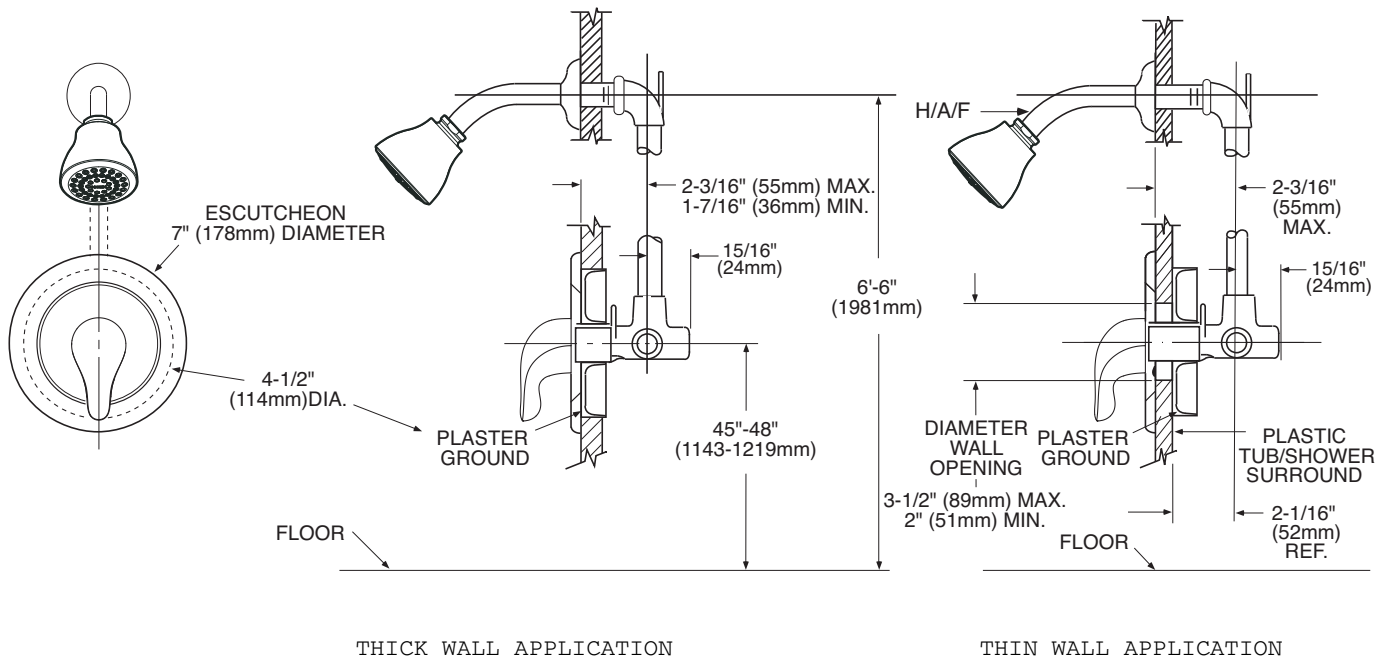

CRITICAL DIMENSIONS

(DO NOT SCALE)

FOR MORE INFORMATION CALL: 1-800-BUY-MOEN

www.moen.com