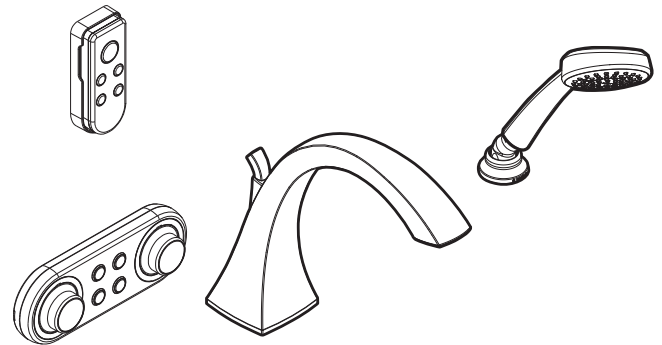

OPERATION

- Digital Thermostatic control
- Digital control dial controls temperature with LED indicators
- Digital control dial controls the flow rate with LED indicators
- Digital on/off button
- Digital safety lock
- 3 digital presets for custom water level and temperature control
- Hot top off (optional remote required for this function)
- Temperature range adjustment from 60 degrees F (16 degrees C to 49 degrees C). Factory maximum setting is 115 degrees (46 degrees C)
- Remote (optional) uses RF technology and has a 30' (9.2m) range depending on intermediary structures

FLOW

- Hand shower meets 2.0 gpm max (7.6 L/min) @ 80psi

STANDARDS

- Third party certified to meet ASME A112.18.1/CSA B-125.1, CSA B125.3, ASSE1070 and all applicable requirements referenced therein
- Digital controller third party certified to meet UL1951
- Digital controller and Remote control third party certified to meet FCC part 15

WARRANTY

- Lifetime limited warranty against finish defects to the original consumer purchaser. 5 year warranty against finish defects in commercial installations
- 5 year warranty against leaks, drips and operation defects to the original consumer purchaser
- 1 year warranty against leaks, drips and operation defects if used in commercial installations

ioDIGITAL™ VOSS™ Digital Roman Tub Trim Only with Handshower

Models: T9694 series

Valve: 4994 (Sold separately)

Spout Shank: 4898 (Sold separately)

Optional Remote: A349 series
(Sold separately)

Controller: T3490 series (Sold separately)