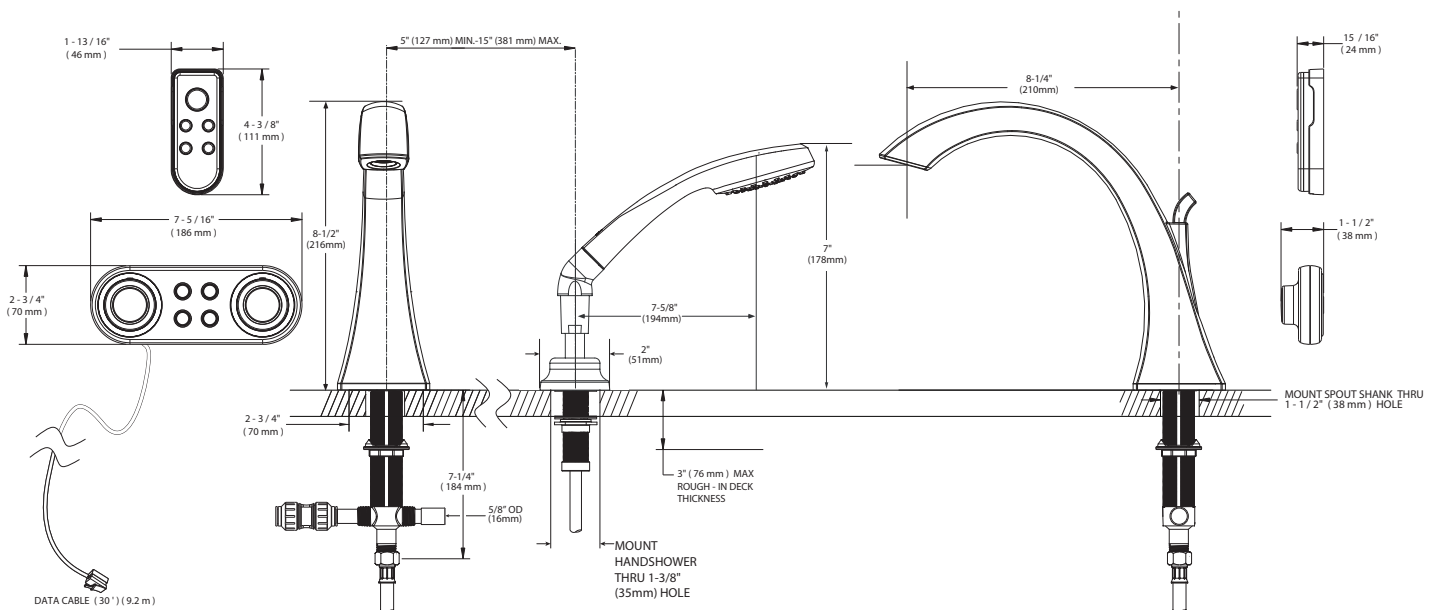

## ioDIGITAL™ VOSS™ Digital Roman Tub Trim Only with Handshower

**Models:** T9694 series

**Valve:** 4994 (Sold separately)

**Spout Shank:** 4898 (Sold separately)

**Optional Remote:** A349 series  
(Sold separately)

**Controller:** T3490 series (Sold separately)

**NOTE: THE INSTALLATION SHOWN IS FOR TILE DECKS, THIS VALVE WILL ALSO FIT STEEL, CAST IRON OR PLASTIC DECKS**

## CRITICAL DIMENSIONS

(DO NOT SCALE)