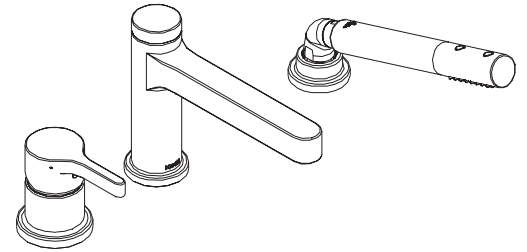

FAUCET DESCRIPTION

- Metal construction with chrome finish
- Includes hot and cold temperature indicators
- Includes integral dual check valves for backflow prevention

OPERATION

- Lever style handle
- Temperature controlled by 110° arc of handle travel
- Available temperature limit stop adjustment for lever handle

FLOW

- Hand shower designed to deliver 2.0 gpm max (7.6 L/min) for products manufactured prior to June 30, 2018. Models manufactured after June 30, 2018 are limited to 1.75 (6.7L/min) max.

STANDARDS

- Third party certified to ASME A112.18.1/ CSA B-125.1 and all applicable requirements referenced therein
- **ADA** for lever handle

WARRANTY

- Lifetime limited warranty against leaks, drips and finish defects to the original homeowner
- 10 year limited warranty when used in a multifamily installation
- 5 year limited warranty when used in a commercial installation

Visit www.moen.com/support for complete details and limitations

VICHY™ Single-Handle Roman Tub Faucet Trim w/Built In Diverter Valve

Model: T967 Series

Valve: 4791