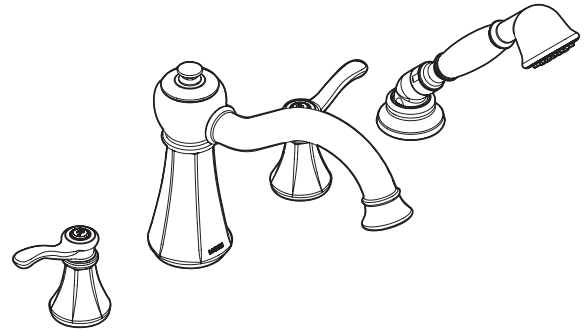

## DESCRIPTION

- Metal construction with various finishes identified by suffix
- Includes hot and cold temperature indicators

## OPERATION

- Lever style handles
- Rotate hot side handle counterclockwise to open (clockwise to close)
- Rotate cold side handle clockwise to open (counterclockwise to close)

## FLOW

- Hand shower meets 2.5 gpm max (9.5 L/min)

## VESTIGE™ Two Handle Roman Tub Faucet Trim with Diverter Valve

Models: T934 series

Valves: 9992, 9993, 9997, 9999