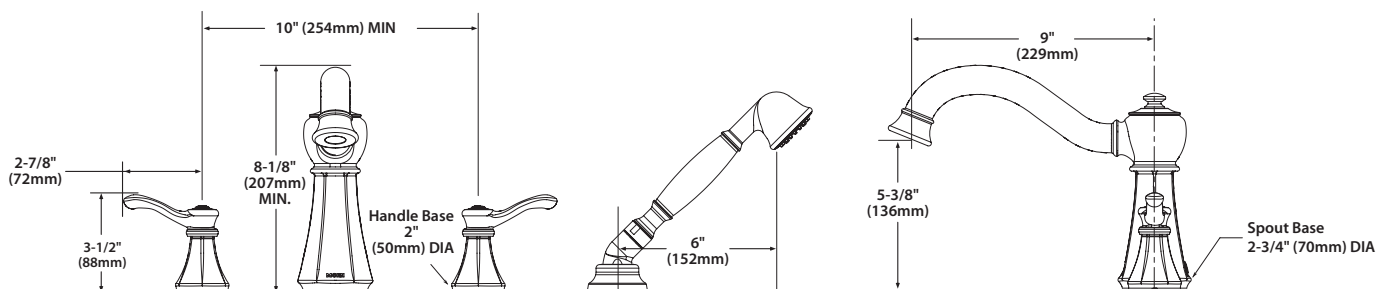

## VESTIGE™ Two Handle Roman Tub Faucet Trim with Diverter Valve

Models: T934 series

Valves: 9992, 9993, 9997, 9999

## CRITICAL DIMENSIONS

(DO NOT SCALE)