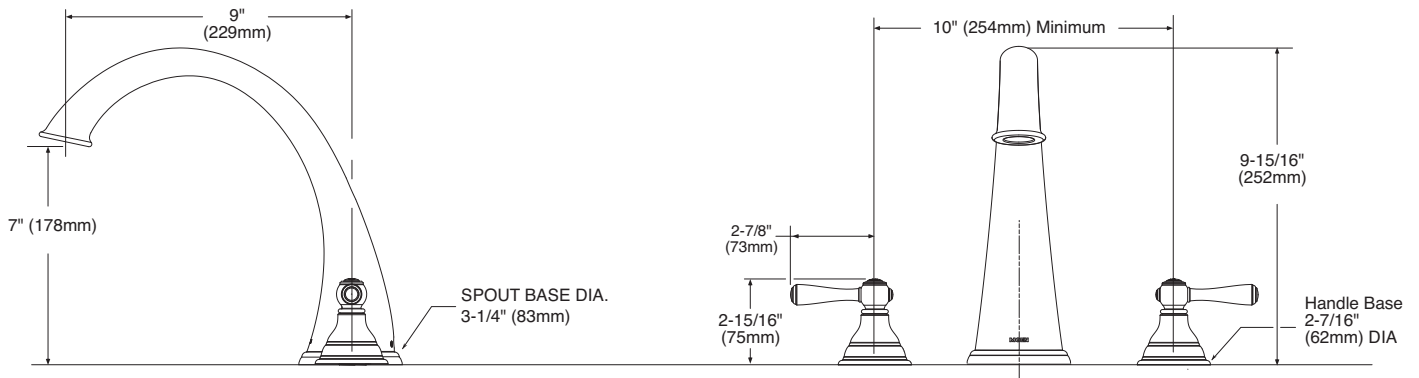

Buy it for looks. Buy it for life.®

Specifications

DESCRIPTION

- Metal construction with various finishes identified by suffix
- Hot and Cold indicators included

OPERATION

- Lever style handles
- Rotate hot side handle counterclockwise to open (clockwise to close) and the cold side handle clockwise to open and (counterclockwise to close)

KINGSLEY™

Two-Handle Roman Tub Faucet Trim

Models: T920 series

Valves: 4792, 4793, 4794, 4796, 4797, 4798

CRITICAL DIMENSIONS

(DO NOT SCALE)