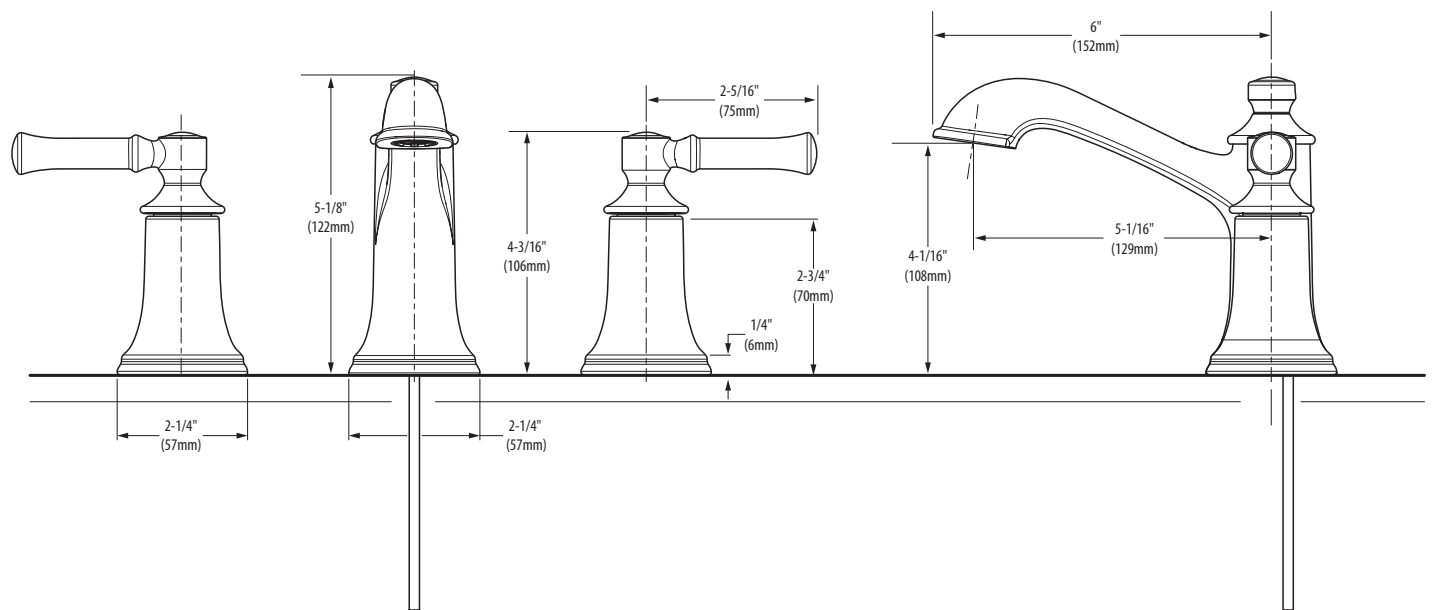

DARTMOOR™ Two Handle Widespread Lavatory Faucet Trim

Models: T6805 series

Valve: 9000, 69000

NOTE: THIS FAUCET IS DESIGNED TO BE INSTALLED THRU 3 HOLES, 1-1/8" MIN. DIA.

NOTE: FOR DECK THICKNESS 1-1/2" to 3", USE SERVICE KIT #175709. VALVES INSTALL THROUGH 1-1/4" DIA. HOLE.

CRITICAL DIMENSIONS

(DO NOT SCALE)