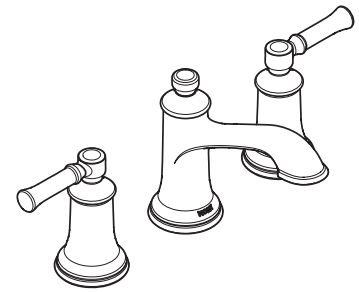

Buy it for looks. Buy it for life.®

Specifications

DESCRIPTION

- Metal construction with various finishes identified by suffix
- Hot and cold temperature indicators available

OPERATION

- Lever style handles with optional hot and cold indicators available
- Rotate hot side handle counterclockwise to open (clockwise to close) and the cold side handle clockwise to open and (counterclockwise to close)

FLOW

- Water usage is limited to these maximum flow rates as indicated by the corresponding product markings
 - 1.2 gpm max (4.5L/min) at 60 psi

CARTRIDGE

- 1234™ Duralast™ cartridge
- Nonmetallic, nonferrous and stainless steel material

DARTMOOR™ Two Handle Widespread Lavatory Faucet Trim

Models: T6805 series

Valve: 9000, 69000

NOTE: THIS FAUCET IS DESIGNED TO BE INSTALLED THRU 3 HOLES, 1-1/8" MIN. DIA.

NOTE: FOR DECK THICKNESS 1-1/2" to 3", USE SERVICE KIT #175709. VALVES INSTALL THROUGH 1-1/4" DIA. HOLE.