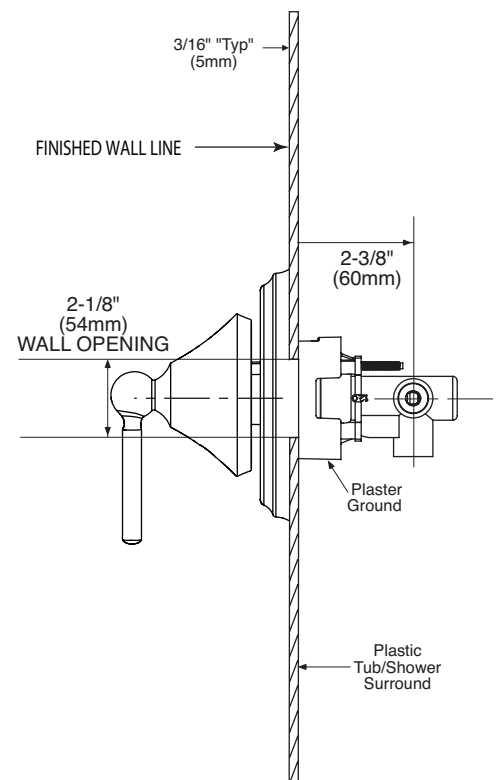

Belfield™ Multi-Function Transfer Valve Trim Kit

Models: T4301 series

Valve: 3372 or 3375

Thick Wall Installation

Thin Wall Installation

CRITICAL DIMENSIONS

(DO NOT SCALE)