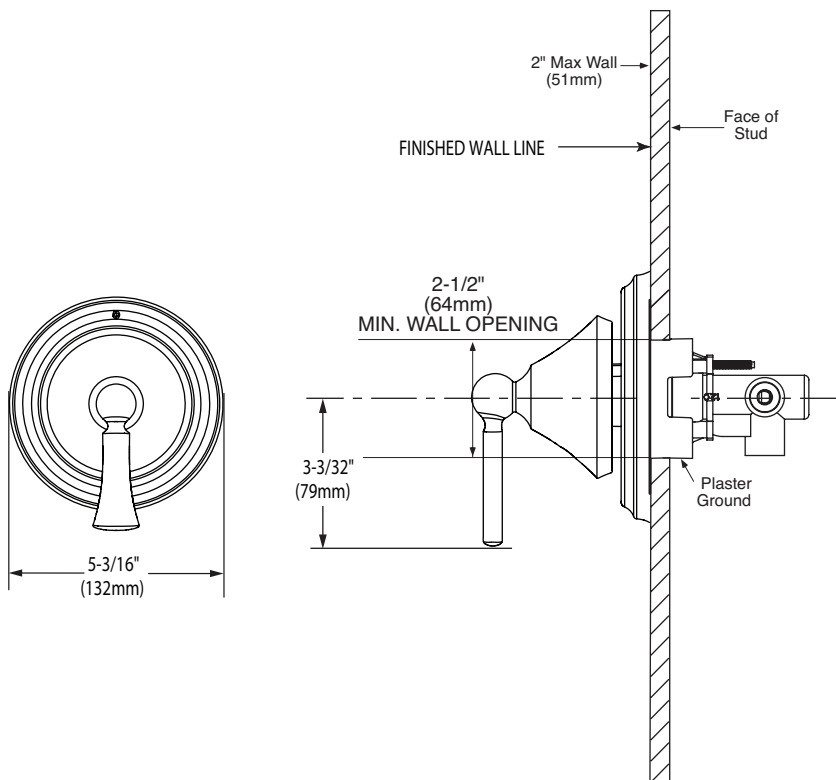

DESCRIPTION

- Metal construction with various finishes identified by suffix

OPERATION

- Rotational control with 180° of rotation with stops

STANDARDS

- Third party certified to ASME A112.18.1/CSA B125.1 and all applicable requirements referenced therein

Belfield™ Multi-Function Transfer Valve Trim Kit

Models: T4301 series

Valve: 3372 or 3375

Thick Wall Installation

Thin Wall Installation

CRITICAL DIMENSIONS

(DO NOT SCALE)