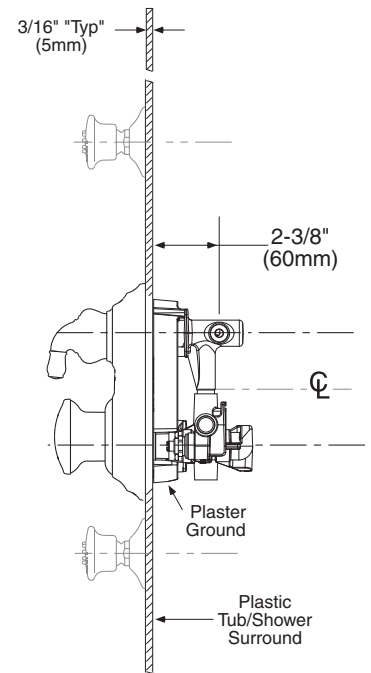

Specifications

DESCRIPTION

- Metal construction with finishes identified by suffix.

OPERATION

- Pull-on/push-off operation of temperature and volume, rotational control of transfer valve
- Temperature operates through an 180° arc of handle travel (full cold to full hot)
- Adjustable temperature limit stop to control maximum hot water temperature
- 180° rotation of transfer valve handle with stops
- Pressure balancing mechanism maintains selected discharge temperature to $\pm 3.6^{\circ}\text{F}$ ($\pm 2^{\circ}\text{C}$)

MONTICELLO® MOENTROL®

with Built-In 3 Function Transfer Valve Trim

Models: T4110 series

Valves: 3330 series, 3320 series

* Models Discontinued 2/1/05

*RT4110, *RT4110P, *RT4110ST, *RT4110BP,

*RT4110CG, *T4110W, *T4110PM

THICK WALL APPLICATION

THIN WALL APPLICATION

CRITICAL DIMENSIONS

(DO NOT SCALE)