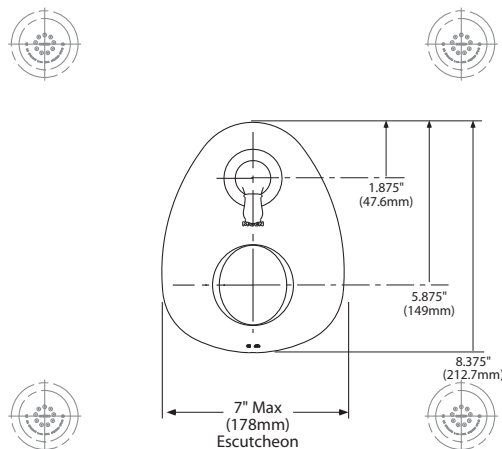

Specifications

DESCRIPTION

- Metal construction with finishes identified by suffix.

OPERATION

- Pull-on/push-off operation of temperature and volume, rotational control of transfer valve
- Temperature operates through an 180° arc of handle travel (full cold to full hot)
- Adjustable temperature limit stop to control maximum hot water temperature
- 180° rotation of transfer valve handle with stops
- Pressure balancing mechanism maintains selected discharge temperature to $\pm 3.6^{\circ}\text{F}$ ($\pm 2^{\circ}\text{C}$)

MONTICELLO® MOENTROL®

with Built-In 3 Function Transfer Valve Trim

Models: T4110 series

Valves: 3330 series, 3320 series

* Models Discontinued 2/1/05

*RT4110, *RT4110P, *RT4110ST, *RT4110BP,

*RT4110CG, *T4110W, *T4110PM

THICK WALL APPLICATION

THIN WALL APPLICATION

CRITICAL DIMENSIONS

(DO NOT SCALE)