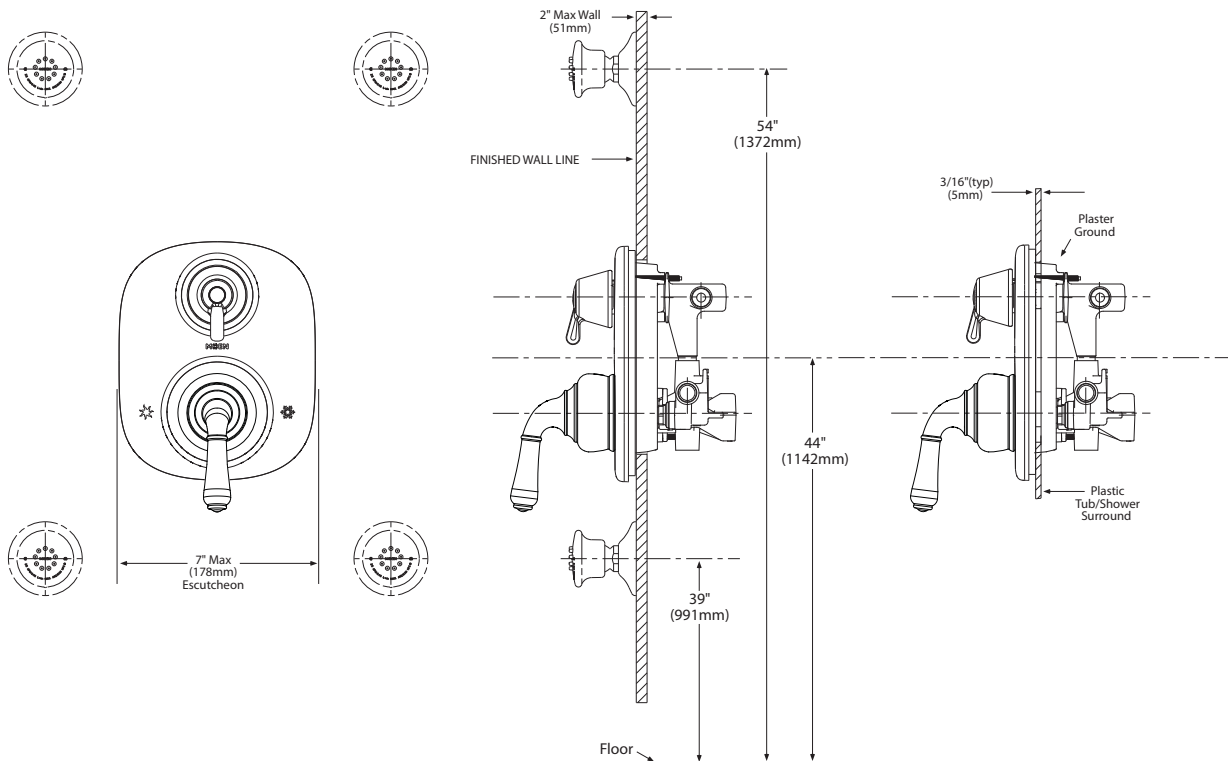

OPERATION

- Pull-on/push-off operation of temperature and volume, rotational control of transfer valve
- Temperature operates through an 180° arc of handle travel (full cold to full hot)
- Adjustable temperature limit stop to control maximum hot water temperature
- 180° rotation of transfer valve handle with stops
- Pressure balancing mechanism maintains selected discharge temperature to $\pm 2^\circ$

MONTICELLO® MOENTROL®
with Built-In 3 Function Transfer Valve Trim

Models: T4110 series

CRITICAL DIMENSIONS

(DO NOT SCALE)

FOR MORE INFORMATION: 1-800-BUY-MOEN

www.moen.com

Buy it for looks. Buy it for life.®

Specifications

DESCRIPTION

- Metal construction with finishes identified by suffix.

OPERATION

- Pull-on/push-off operation of temperature and volume, rotational control of transfer valve
- Temperature operates through an 180° arc of handle travel (full cold to full hot)
- Adjustable temperature limit stop to control maximum hot water temperature
- 180° rotation of transfer valve handle with stops
- Pressure balancing mechanism maintains selected discharge temperature to $\pm 3.6^{\circ}\text{F}$ ($\pm 2^{\circ}\text{C}$)