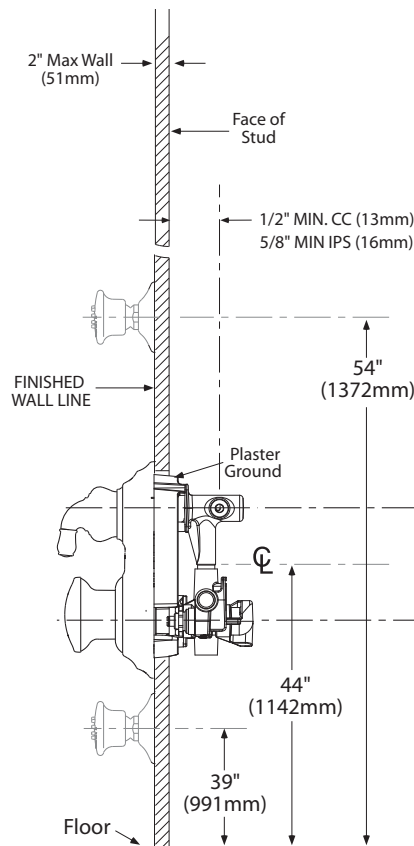

Specifications

DESCRIPTION

- Metal construction with finishes identified by suffix.

OPERATION

- Pull-on/push-off operation of temperature and volume, rotational control of transfer valve
- Temperature operates through an 180° arc of handle travel (full cold to full hot)
- Adjustable temperature limit stop to control maximum hot water temperature
- 180° rotation of transfer valve handle with stops
- Pressure balancing mechanism maintains selected discharge temperature to $\pm 3.6^{\circ}\text{F}$ ($\pm 2^{\circ}\text{C}$)

MONTICELLO® MOENTROL®

with Built-In 3 Function Transfer Valve Trim

Models: T4110 series

Valves: 3330 series, 3320 series

* Models Discontinued 2/1/05

*RT4110, *RT4110P, *RT4110ST, *RT4110BP,

*RT4110CG, *T4110W, *T4110PM

THICK WALL APPLICATION

THIN WALL APPLICATION

CRITICAL DIMENSIONS

(DO NOT SCALE)