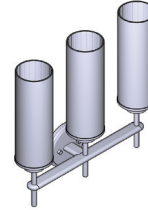

DESCRIPTION

- ETL listed for damp location

MATERIAL

- Steel, glass

VOLTAGE

- 120V

BULB

- 100W max (not included)
- Type T

Globe Service Kit

- YB1769

WARRANTY

- Visit www.moen.com/support for complete details and limitations

YB1761 Series
1-Globe Light Fixture

YB1763 Series
3-Globe Light Fixture

YB1764 Series
4-Globe Light Fixture

Greenfiel™

Globe Light Fixture

MODELS: YB1761 Series
YB1763 Series
YB1764 Series

NOTE:

- Turn off power during installation. Do not connect or disconnect under load.
- Clean only with a soft damp cloth. Do not use commercial or abrasive cleaners.

SKU series	Dim. A
YB1761	5" (127mm)
YB1763	19" (480mm)
YB1764	26-1/2" (671mm)