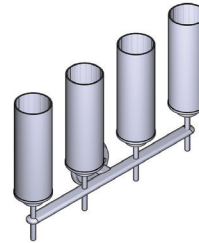

DESCRIPTION

- ETL listed for damp location

MATERIAL

- Steel, glass

VOLTAGE

- 120V

BULB

- 100W max (not included)
- Type T

Globe Service Kit

- YB1769

WARRANTY

- Visit www.moen.com/support for complete details and limitations

YB1761 Series
1-Globe Light Fixture

YB1763 Series
3-Globe Light Fixture

YB1764 Series
4-Globe Light Fixture

Greenfiel™

Globe Light Fixture

MODELS: YB1761 Series
YB1763 Series
YB1764 Series

NOTE:

- Turn off power during installation. Do not connect or disconnect under load.
- Clean only with a soft damp cloth. Do not use commercial or abrasive cleaners.

SKU series	Dim. A
YB1761	5" (127mm)
YB1763	19" (480mm)
YB1764	26-1/2" (671mm)