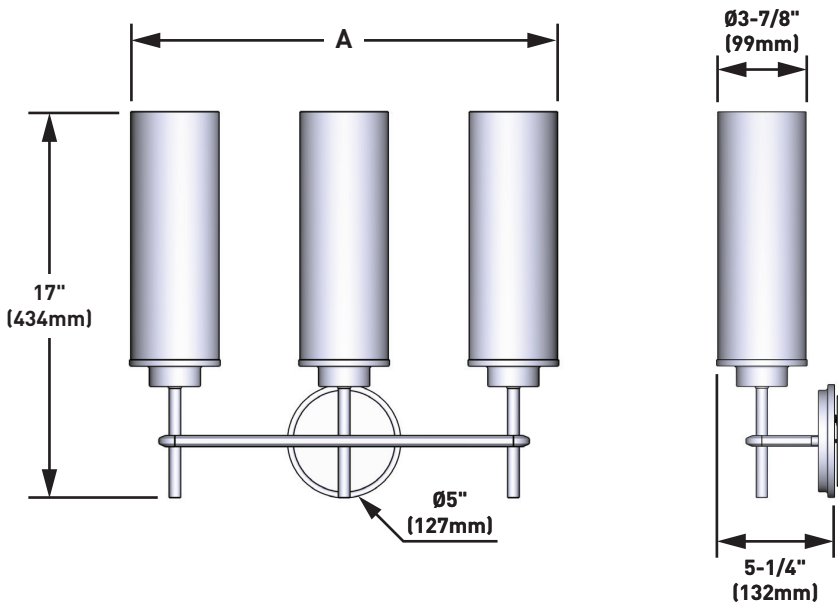

DESCRIPTION

- ETL listed for damp location

MATERIAL

- Steel, glass

VOLTAGE

- 120V

BULB

- 100W max (not included)
- Type T

SKU series	Dim. A
YB1761	5" (127mm)
YB1763	19" (480mm)
YB1764	26-1/2" (671mm)