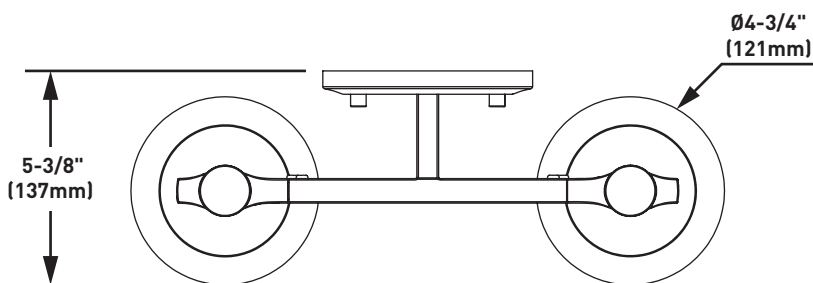

DESCRIPTION

- ETL listed for damp location

MATERIAL

- Zinc, glass

VOLTAGE

- 120V

BULB

- 100W max (not included)
- Medium base

YB0364 Series
4-Globe Light Fixture

Flara™

Globe Light Fixture

MODELS: YB0361 Series
YB0362 Series
YB0363 Series
YB0364 Series

NOTE:

- Turn off power during installation. Do not connect or disconnect under load.
- Clean only with a soft damp cloth. Do not use commercial or abrasive cleaners.

SKU series	Dim. A
YB0361	5-3/8" [135mm]
YB0362	15" [381mm]
YB0363	24-1/4" [641mm]
YB0364	35-3/4" [901mm]