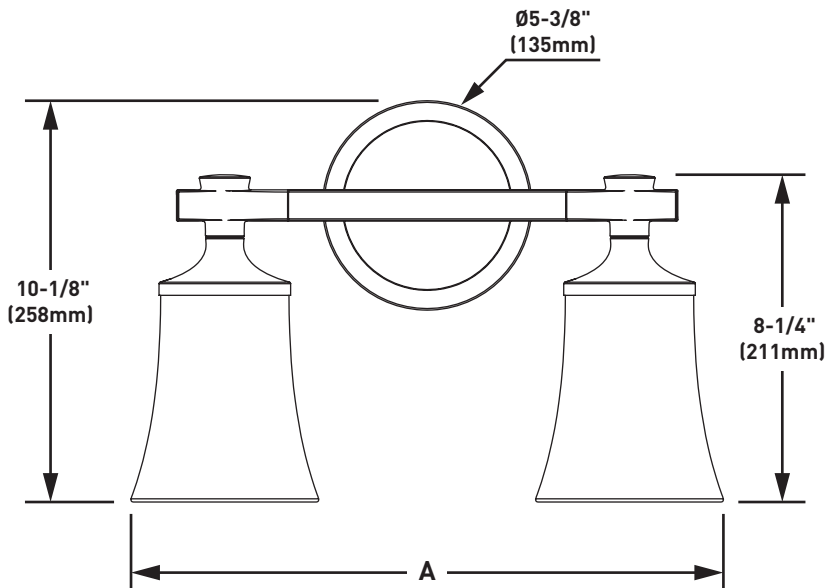

DESCRIPTION

- ETL listed for damp location

MATERIAL

- Zinc, glass

VOLTAGE

- 120V

BULB

- 100W max (not included)
- Medium base

YB0364 Series
4-Globe Light Fixture

Flara™

Globe Light Fixture

MODELS: YB0361 Series
YB0362 Series
YB0363 Series
YB0364 Series

NOTE:

- Turn off power during installation. Do not connect or disconnect under load.
- Clean only with a soft damp cloth. Do not use commercial or abrasive cleaners.

SKU series	Dim. A
YB0361	5-3/8" [135mm]
YB0362	15" [381mm]
YB0363	24-1/4" [641mm]
YB0364	35-3/4" [901mm]