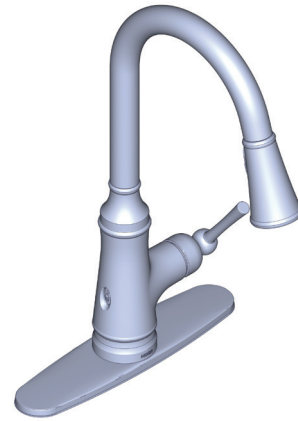

OPERATION

- Lever style handle
- Temperature controlled by 100° arc of handle travel
- Operates with less than 5 lbs. of force
- Operates in stream or spray mode in the pulldown or retracted position

FLOW

- Flow is limited to 1.5 gpm (5.7 L/min) at 60 psi

CARTRIDGE

- 1255™ Duralast™ cartridge for Single-Handle Faucets

STANDARDS

- Third party certified to IAPMO Green, ASME A112.18.1/ CSA B125.1 and all applicable requirements referenced therein including NSF 61/9 & 372
- Meets CalGreen and Georgia SB370 requirements
- Complies with California Proposition 65 and with the Federal Safe Drinking Water Act
- **ADA** for lever handles
- The backflow protection system in this device consists of two independently operating check valves, a primary and a secondary which prevent backflow

WARRANTY

- Limited lifetime warranty against leaks, drips, finish defects to the original consumer purchaser
- 5 year warranty electronic operation defects to the original consumer purchaser
- 5 year warranty against leaks, drips, finish defects if used in commercial installations
- 1 year warranty against electronic operation defects if used in commercial installations

Visit www.moen.com/support for complete details and limitations

Jaslynn™ MotionSense Wave™

Single-Handle High Arc Pulldown KitchenFaucet

MODELS: 87618EW Series

NOTE:

*This faucet is designed to be installed through
1, 2, 3, Or 4 hole, 1-1/2" (38mm) min. Dia.
(1 hole for soap dispenser)*