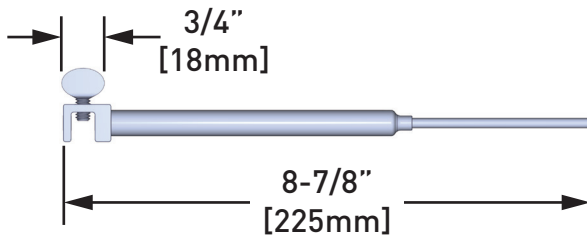

DESCRIPTION

- Extension kit designed to bridge gap between faucet lift rod and sink drain assembly
- Adjustable
- Metallic construction
- Thumb screw to allow for simple setting of desired range
- Pivot rod and perforated strap are not included

WARRANTY

- 1 year limited warranty on manufacturer's defects to the original consumer purchaser

Pivot Rod Extension Kit

MODELS: 221148

The extended length ranges from 3.0" to 7.5"