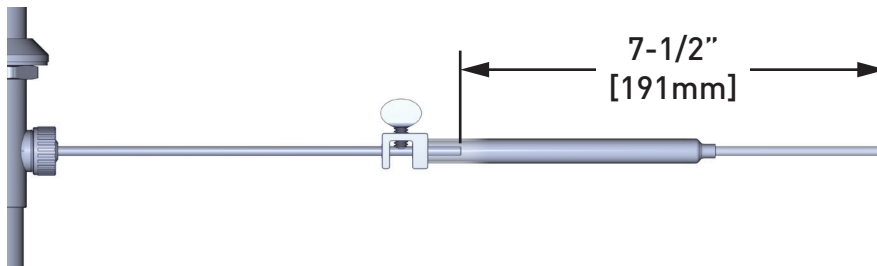

DESCRIPTION

- Extension kit designed to bridge gap between faucet lift rod and sink drain assembly
- Adjustable
- Metallic construction
- Thumb screw to allow for simple setting of desired range
- Pivot rod and perforated strap are not included

WARRANTY

- 1 year limited warranty on manufacturer's defects to the original consumer purchaser

Pivot Rod Extension Kit

MODELS: 221148

The extended length ranges from 3.0" to 7.5"