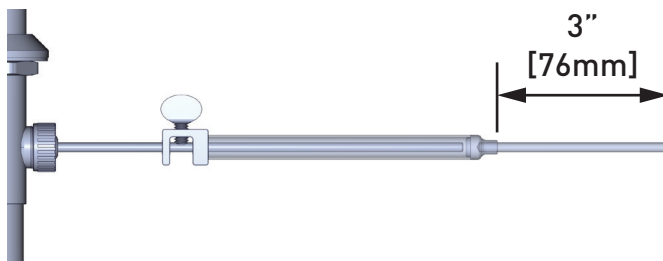

DESCRIPTION

- Extension kit designed to bridge gap between faucet lift rod and sink drain assembly
- Adjustable
- Metallic construction
- Thumb screw to allow for simple setting of desired range
- Pivot rod and perforated strap are not included

WARRANTY

- 1 year limited warranty on manufacturer's defects to the original consumer purchaser

Pivot Rod Extension Kit

MODELS: 221148

The extended length ranges from 3.0" to 7.5"