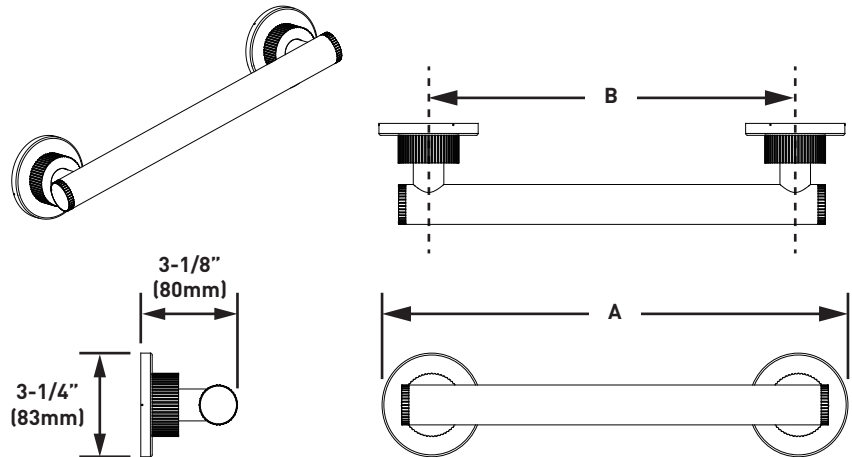

Cambium™ Technical Specification

Grab Bar

YG0600

Stock Numbers:

- 12" Grab Bar
YG0612 Series
- 18" Grab Bar
YG0618 Series
- 24" Grab Bar
YG0624 Series
- 36" Grab Bar
YG0636 Series
- 42" Grab Bar
YG0642 Series

Materials:

Grab bar post and bar are of stainless steel.

Dimensions:

SKU series	Dim. A	Dim. B
YG0612	15-1/4" [387mm]	12" [305mm]
YG0618	21-1/4" [540mm]	18" [457mm]
YG0624	27-1/4" [692mm]	24" [609mm]
YG0636	39-1/4" [997mm]	36" [914mm]
YG0642	45-1/4" [1149mm]	42" [1067mm]