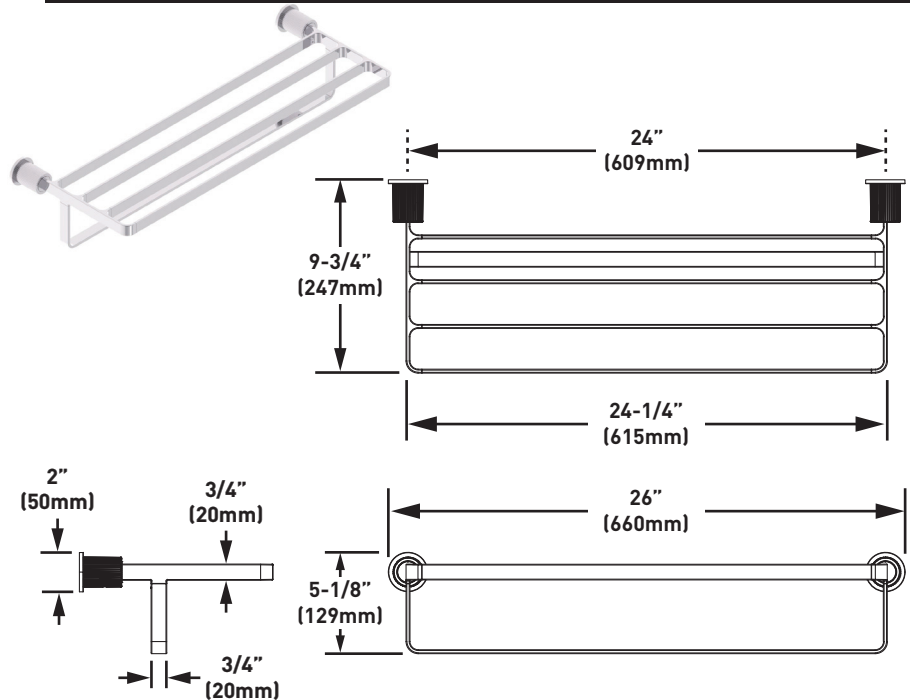

Cambium™ Technical Specification

Towel Shelf

YB0694

Stock Numbers:

- Towel Shelf
YB0694 Sereis

Dimensions:

Materials:

Zinc post; Stainless tube