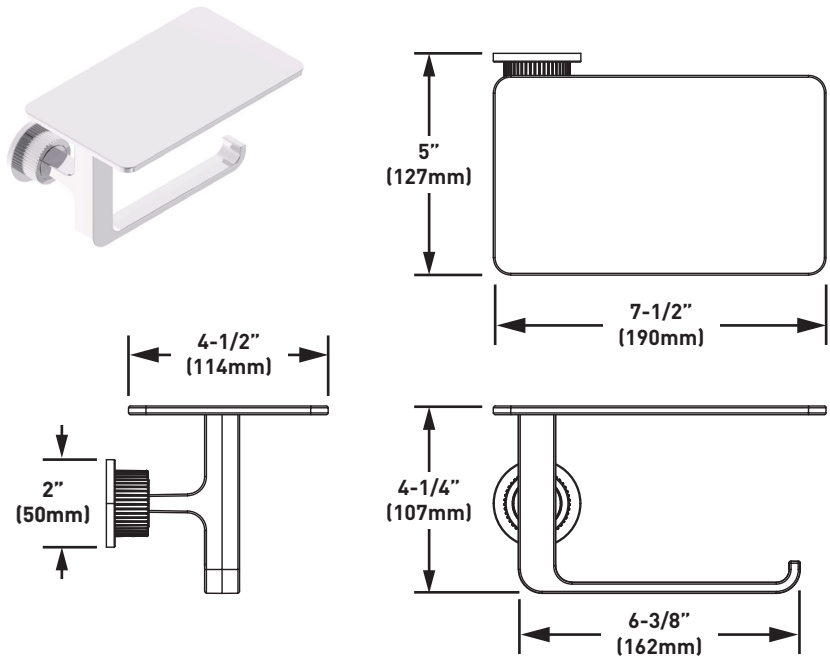

Cambium™ Technical Specification

Single Paper Holder w/Shelf

YB0689

Stock Numbers:

- Single Paper Holder w/Shelf
YB0689 Sereis

Dimensions:

Materials:

Single Paper Holder w/Shelf is constructed of zinc.