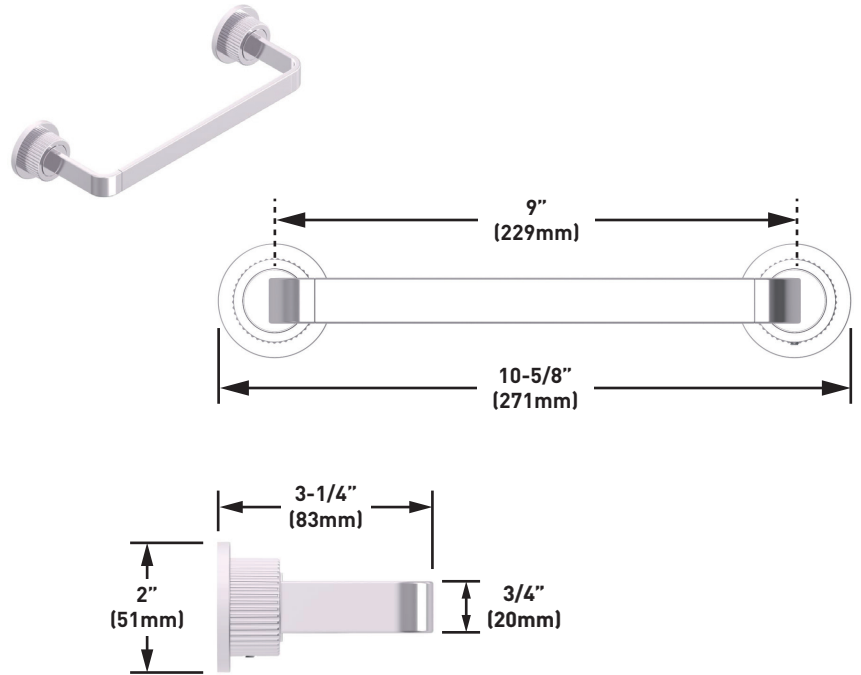

Cambium™ Technical Specification

Hand Towel Bar

YB0686

Stock Numbers:

- Hand Towel Bar
YB0686 Series

Dimensions:

Materials:

Zinc post; Stainless tube