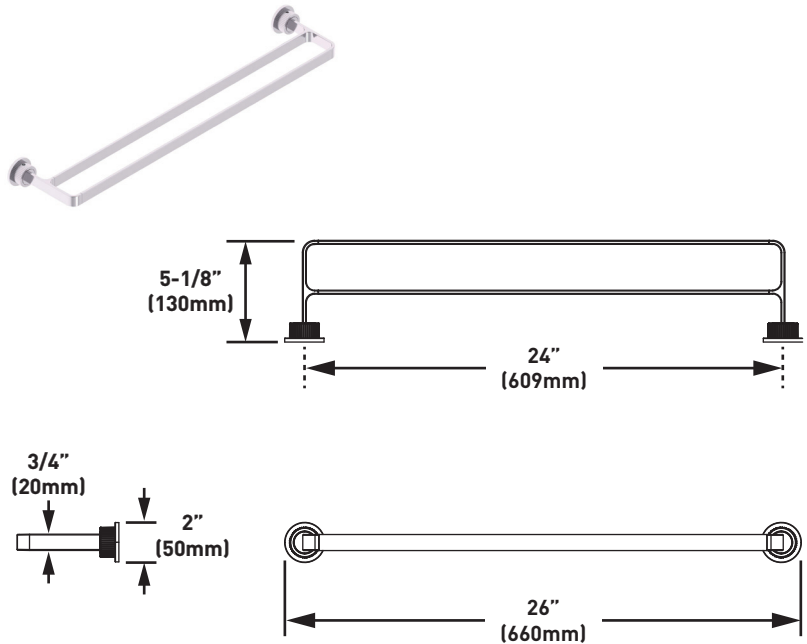

Cambium™ Technical Specification

24" Double Towel Bar

YB0622

Stock Numbers:

- 24" Double Towel Bar
YB0622 Sereis

Dimensions:

Materials:

Zinc post; Stainless tube