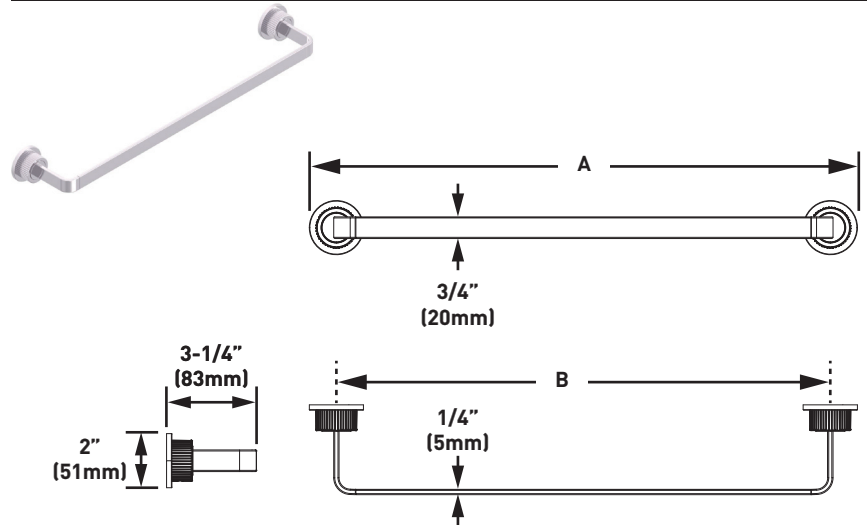

### Stock Numbers:

- 18" Towel Bar  
YB0618 Series
- 24" Towel Bar  
YB0624 Series

### Dimensions:

SKU series	Dim. A	Dim. B
YB0618	20" (508mm)	18" (457mm)
YB0624	26" (660mm)	24" (609mm)

### Materials:

Zinc post; Stainless tube