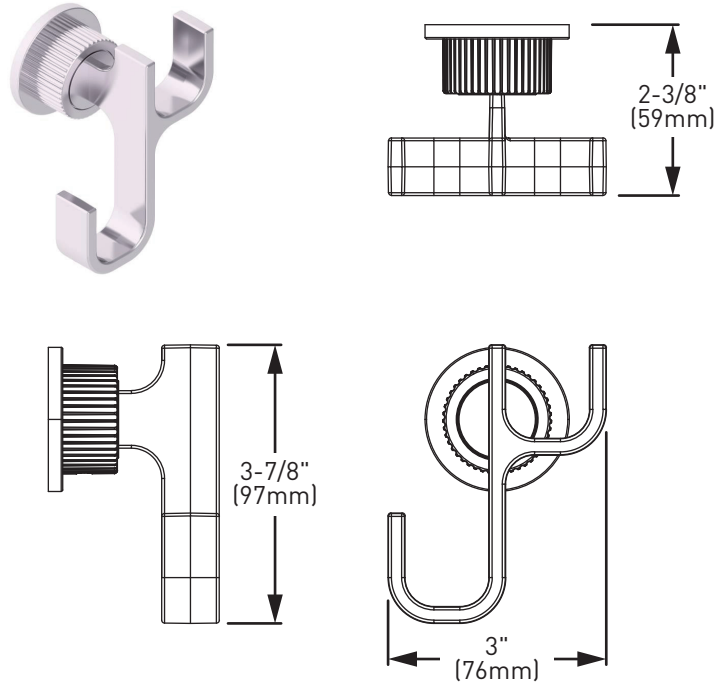

Cambium™ Technical Specification

Double Robe Hook

YB0602

Stock Numbers:

- Double Robe Hook
YB0602 Sereis

Dimensions:

Materials:

Double Robe Hook is constructed of zinc.