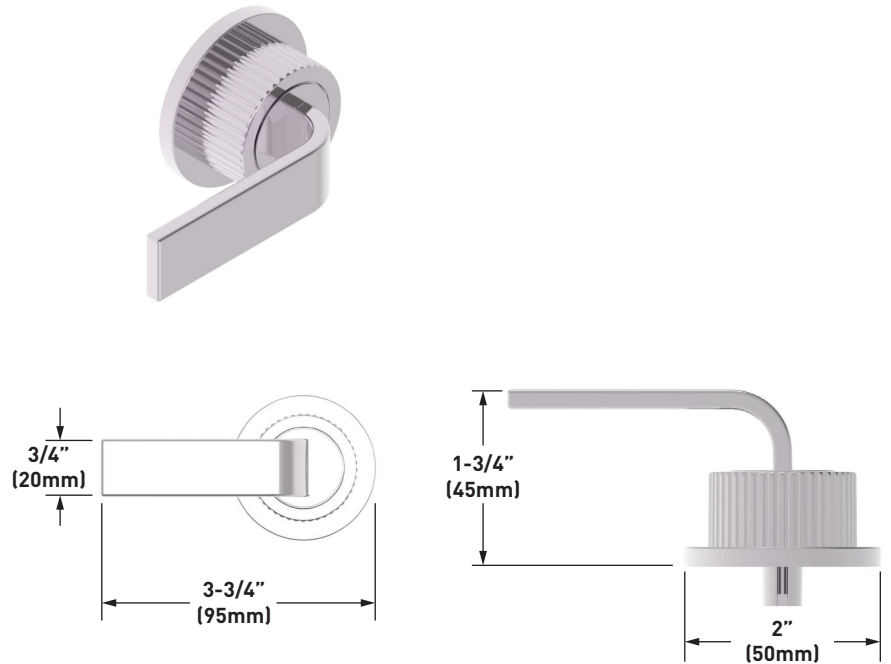

## Tank Lever

YB0601

### Dimensions:

### Materials:

Tank Lever is constructed of zinc.