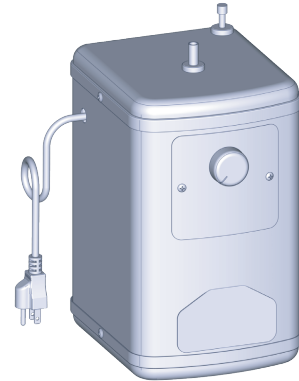

DESCRIPTION

- Insulated stainless steel with matte black powder coat finish
- Tube connections provided with Moen instant hot faucets
- For use with Moen IH7600, IH7620 and IH7660 series SIP Instant Hot open vent faucets

CAPACITY

- 5/8 gallon stainless steel tank
- 60 cups per hour

OPERATION

- Fingertip thermostatic adjustment from 140F to 190F
- Self resetting fuse to prevent dry start

ELECTRICAL

- 1500 W
- 120V / 60Hz
- 35 inch (889mm) power cord

STANDARDS

- Third part certified to UL499 and all applicable requirements referenced therein
- Third part certified to CSA C22.2 64 and all applicable requirements referenced therein
- Conformant to ASSE 1023

SERVICE

- Removable drain plug

WARRANTY

- 1 year limited warranty

Visit www.moen.com/support for complete details and limitations

Instant Hot Water Tank

MODEL: IH2300

NOTE: Max 30 inch (762mm) distance from tank to power outlet.