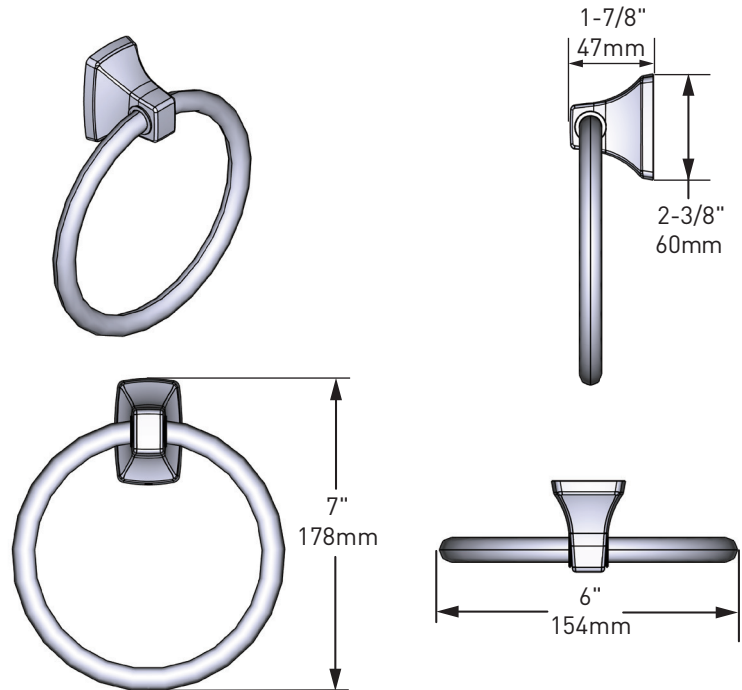

Adler™ Technical Specification

Towel Ring

YB0186

Stock Numbers:

- **YB0186CH – Towel Ring**
Chrome
- **YB0186BN – Towel Ring**
Brushed Nickel

Dimensions:

Materials:

Towel Ring Post is constructed of zinc.
Ring is aluminum.