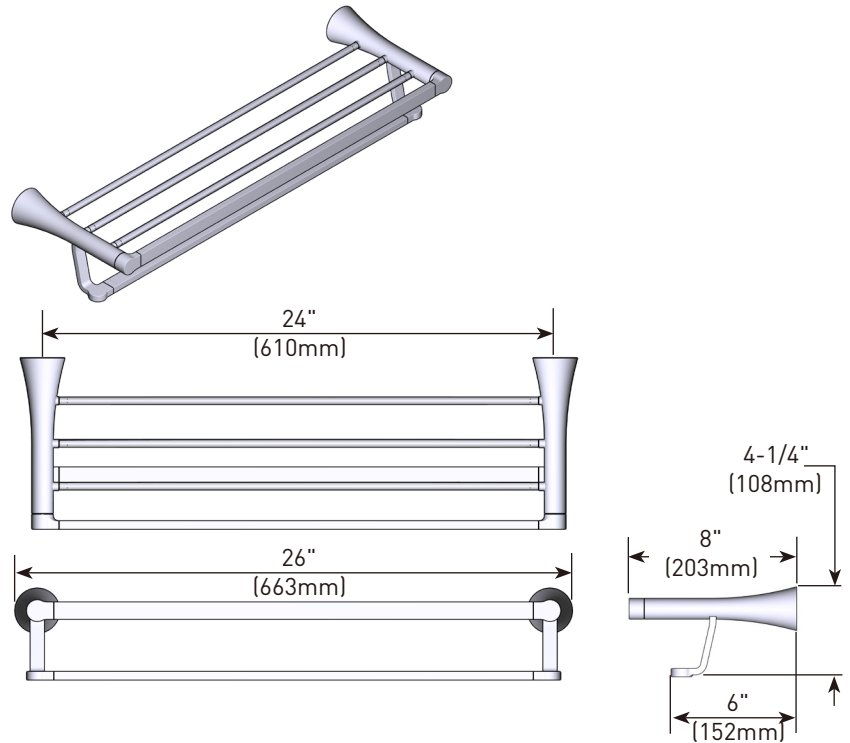

## Towel Shelf

### Materials:

Towel Shelf is constructed of zinc.

### Dimensions: