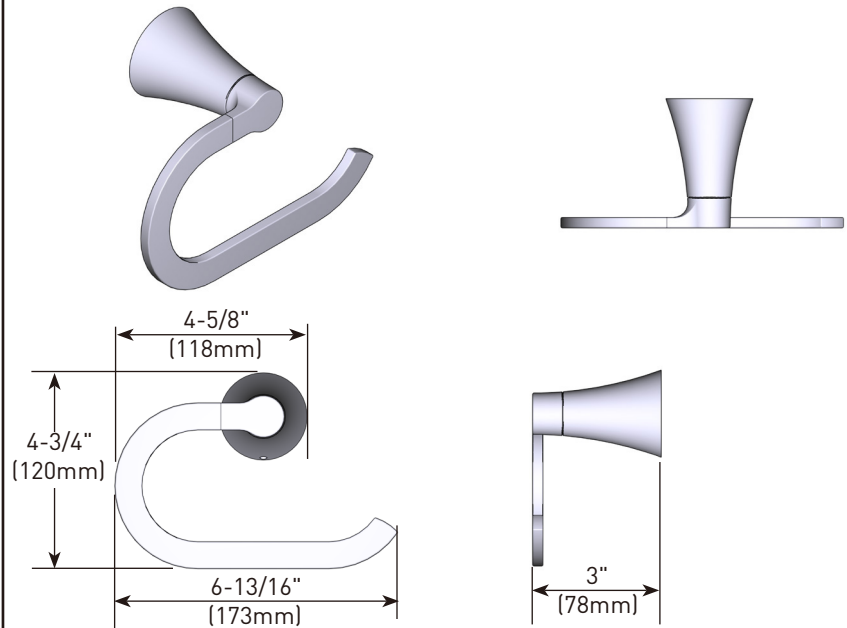

Jase™ Technical Specification

Towel Ring

YB0786

Stock Numbers:

- YB0786BL – Towel Ring**
Matte Black
- YB0786BN – Towel Ring**
Brushed Nickel
- YB0786BZG – Towel Ring**
Bronzed Gold
- YB0786CH – Towel Ring**
Chrome

Dimensions:

Materials:

Towel Ring is constructed of zinc.

Installation Instructions:

Please refer to product instructions for installation steps.

Cleaning Instructions:

To preserve the fine finish of this product, clean only with a soft damp cloth. Dry well. Do not use commercial or abrasive cleaners.

Stock Number: YB0786 Towel Ring

25300 AL MOEN DRIVE • NORTH OLMSTED, OH 44070
CORPORATE HEADQUARTERS: (800) 321-8809 • FAX: (800) 848-6636
INTERNATIONAL: (440) 962-2000 • FAX: (440) 962-2726
CUSTOMER SERVICE (USA): 800-882-0116 • FAX: (888) 379-2720
WWW.MOEN.COM