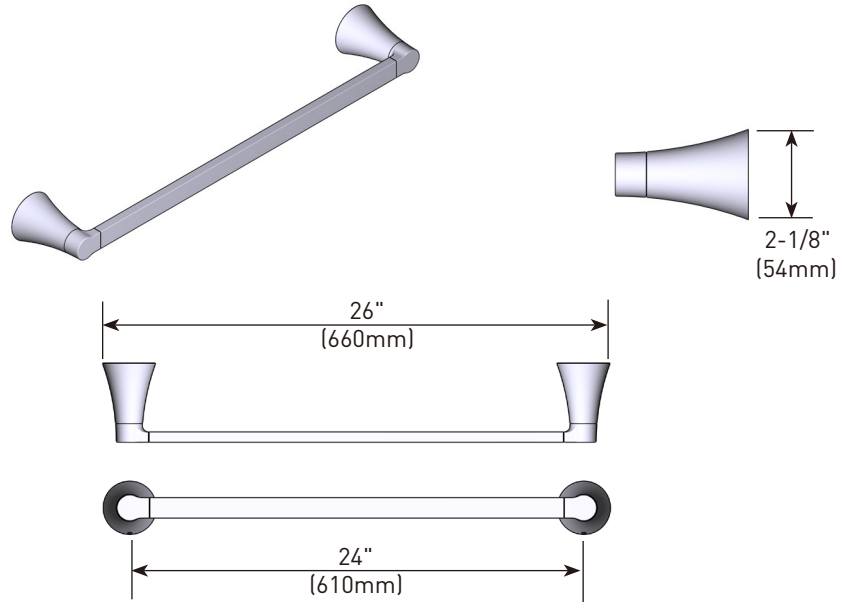

Jase™ Technical Specification

24" Towel Bar

YB0724

Stock Numbers:

- YB0724BL – Towel Bar**
Matte Black
- YB0724BN – Towel Bar**
Brushed Nickel
- YB0724BZG – Towel Bar**
Bronzed Gold
- YB0724CH – Towel Bar**
Chrome

Materials:

Towel Bar is constructed of zinc.

Dimensions:

Installation Instructions:

Please refer to product instructions for installation steps.

Cleaning Instructions:

To preserve the fine finish of this product, clean only with a soft damp cloth. Dry well. Do not use commercial or abrasive cleaners.

Stock Number: YB0724 24" Towel Bar

25300 AL MOEN DRIVE • NORTH OLMSTED, OH 44070
CORPORATE HEADQUARTERS: (800) 321-8809 • FAX: (800) 848-6636
INTERNATIONAL: (440) 962-2000 • FAX: (440) 962-2726
CUSTOMER SERVICE (USA): 800-882-0116 • FAX: (888) 379-2720
WWW.MOEN.COM