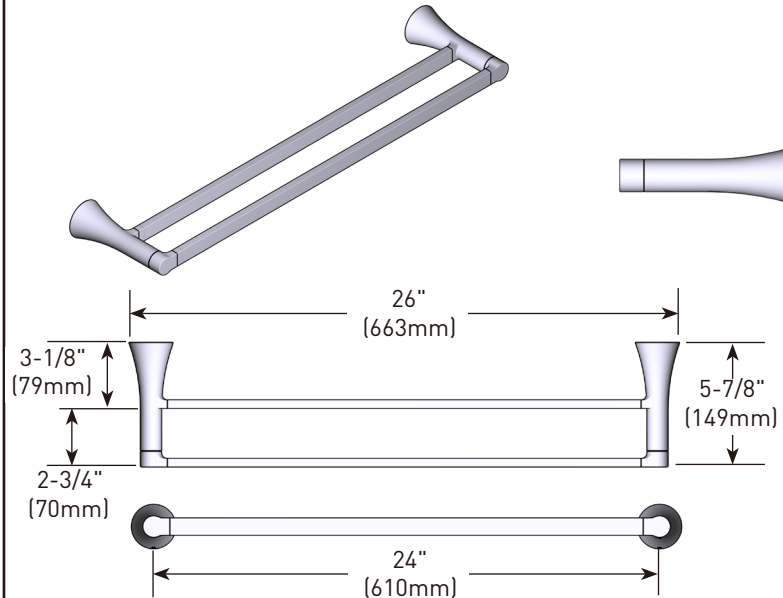

## 24" Double Towel Bar

### Stock Numbers:

- YB0722BL – 24" Double Towel Bar**  
Matte Black
- YB0722BN – 24" Double Towel Bar**  
Brushed Nickel
- YB0722BZG – 24" Double Towel Bar**  
Bronzed Gold
- YB0722CH – 24" Double Towel Bar**  
Chrome

### Dimensions:

### Materials:

Towel Bar is constructed of zinc.