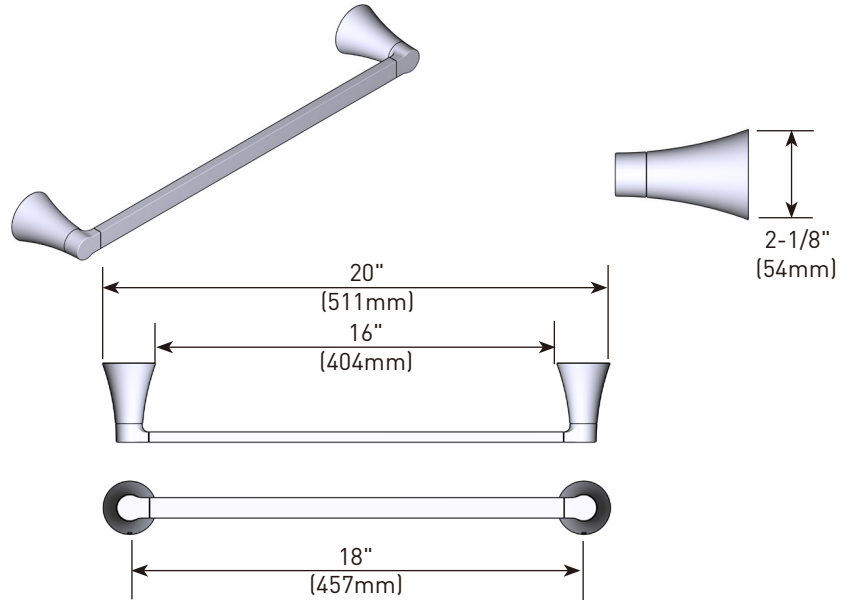

Jase™ Technical Specification

18" Towel Bar

YB0718

Stock Numbers:

- YB0718BL – Towel Bar**
Matte Black
- YB0718BN – Towel Bar**
Brushed Nickel
- YB0718BZG – Towel Bar**
Bronzed Gold
- YB0718CH – Towel Bar**
Chrome

Materials:

Towel Bar is constructed of zinc.

Dimensions:

Installation Instructions:

Please refer to product instructions for installation steps.

Cleaning Instructions:

To preserve the fine finish of this product, clean only with a soft damp cloth. Dry well. Do not use commercial or abrasive cleaners.

Stock Number: YB0718 18" Towel Bar

25300 AL MOEN DRIVE • NORTH OLMSTED, OH 44070
CORPORATE HEADQUARTERS: (800) 321-8809 • FAX: (800) 848-6636
INTERNATIONAL: (440) 962-2000 • FAX: (440) 962-2726
CUSTOMER SERVICE (USA): 800-882-0116 • FAX: (888) 379-2720
WWW.MOEN.COM