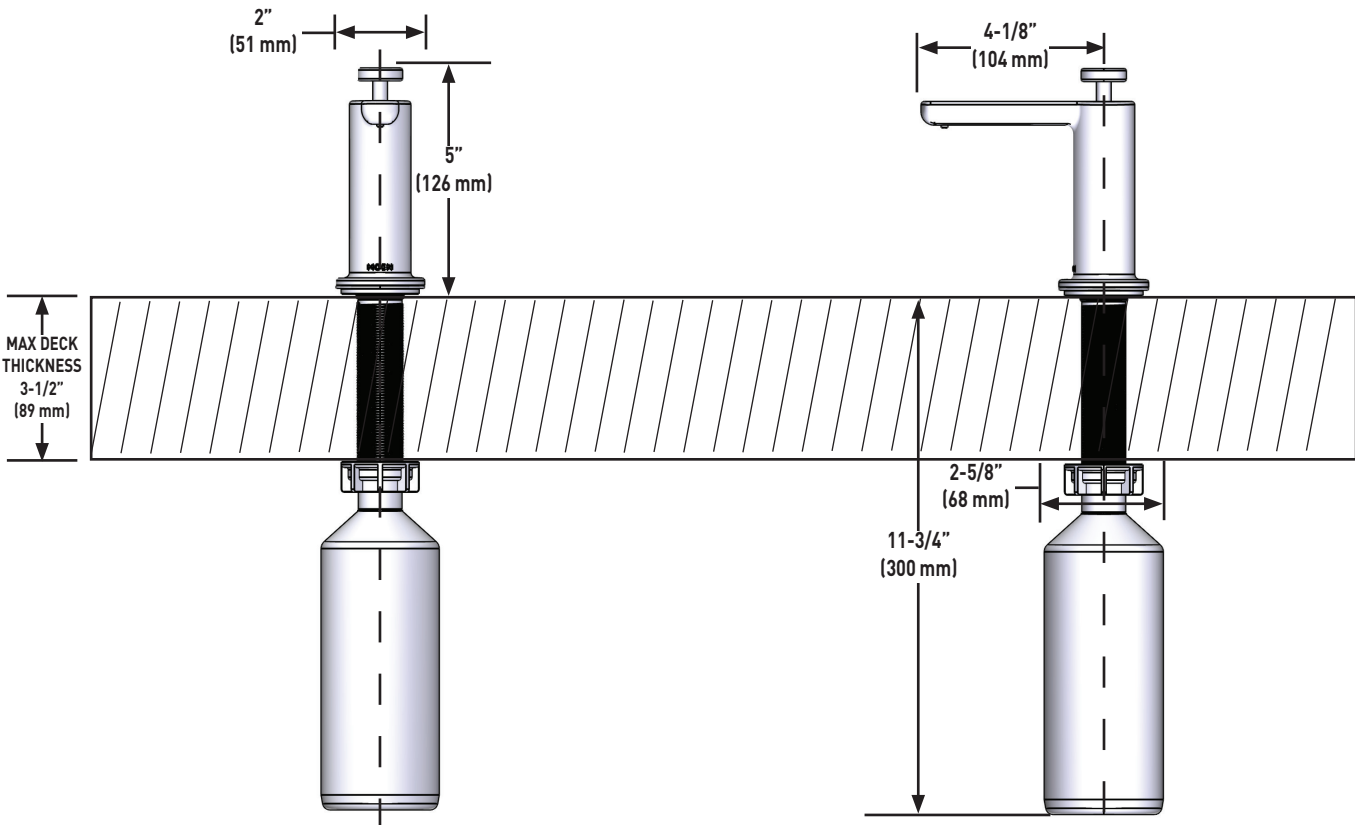

Visit www.moen.com/support for complete details and limitations

TENON

SOAP/LOTION DISPENSER

MODELS: S3951 Series

NOTE: DESIGNED TO BE INSTALLED THROUGH 1 HOLE 1-1/8" DIAMETER

CRITICAL DIMENSIONS DO NOT SCALE