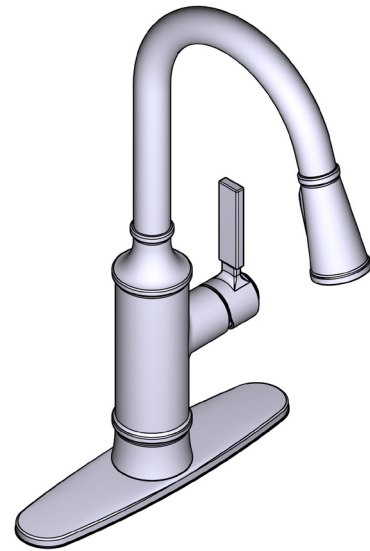

MOEN®

SPECIFICATIONS

DESCRIPTION

- Reflex™ pulldown system offers smooth operation, easy movement and secure docking
- Metal construction with Spot Resist™ finish
- Duralock™ quick connect installation
- Power Boost™ Technology provides boosted water performance with the push of a button
- Pulldown spray with 68" braided hose
- Flexible supply lines with 3/8" CC fittings connect directly to supply stop
- High arc spout provides height and reach to fill or clean large pots while pull out wand provides the maneuverability for cleaning or rinsing
- 360° rotating spout

OPERATION

- Lever style handle
- Operates with less than 5 lbs. of force
- Operates in stream or spray mode in the pulldown or retracted position

FLOW

- Flow is limited to 1.5 gpm (5.7 L/min) at 60 psi

CARTRIDGE

- 1255™ Duralast™ cartridge for Single-Handle Faucets
- Engineered polymers, non-ferrous and stainless steel materials

STANDARDS

- Third party certified to IAPMO Green, ASME A112.18.1/CSA B-125.1 and all applicable requirements referenced therein including NSF 61/9 & 372
- Meets CalGreen and Georgia SB370 requirements
- Complies with California Proposition 65 and with the Federal Safe Drinking Water Act

Visit www.moen.com/support for complete details and limitations

GILDEN

Single-Handle High Arc Pull Down Kitchen Faucet

MODELS: 87679series

NOTE:

THIS FAUCET IS DESIGNED TO BE INSTALLED THROUGH 1 OR 3 HOLES, 1-1/2" (38mm) MIN. DIA.