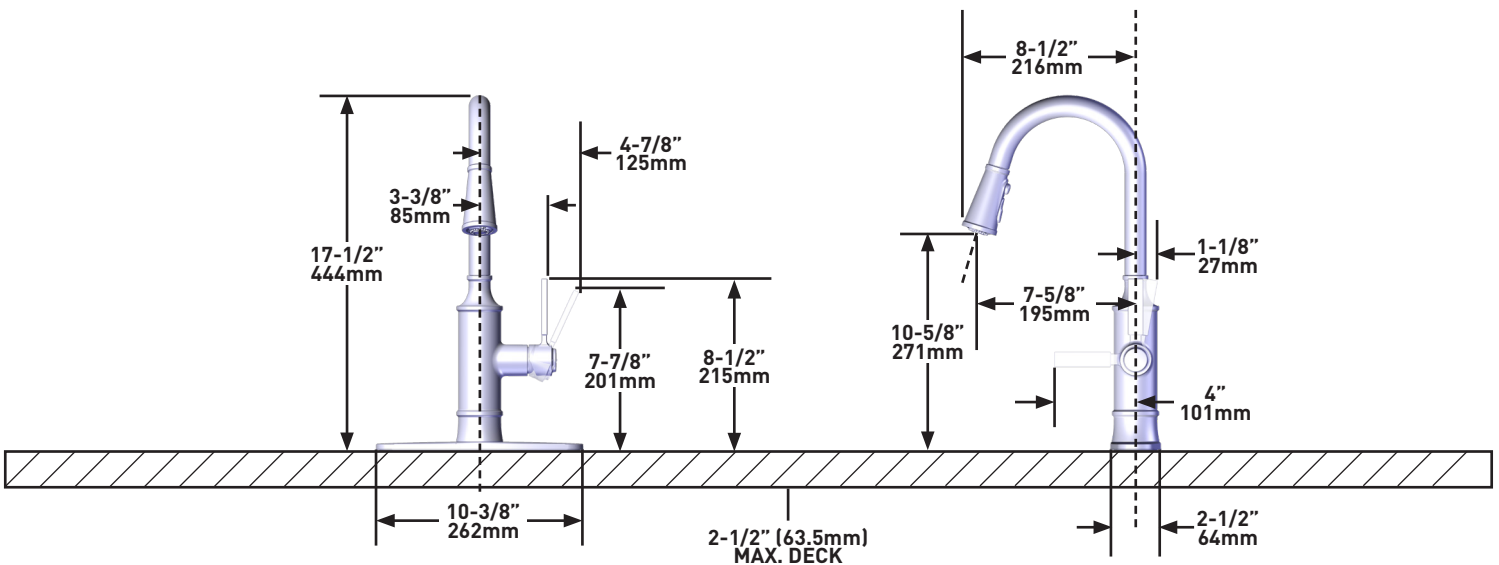

Visit www.moen.com/support for complete details and limitations

GILDEN

Single-Handle High Arc Pull Down Kitchen Faucet

MODELS: 87679series

NOTE:

THIS FAUCET IS DESIGNED TO BE INSTALLED THROUGH 1 OR 3 HOLES, 1-1/2" (38mm) MIN. DIA.

CRITICAL DIMENSIONS DO NOT SCALE