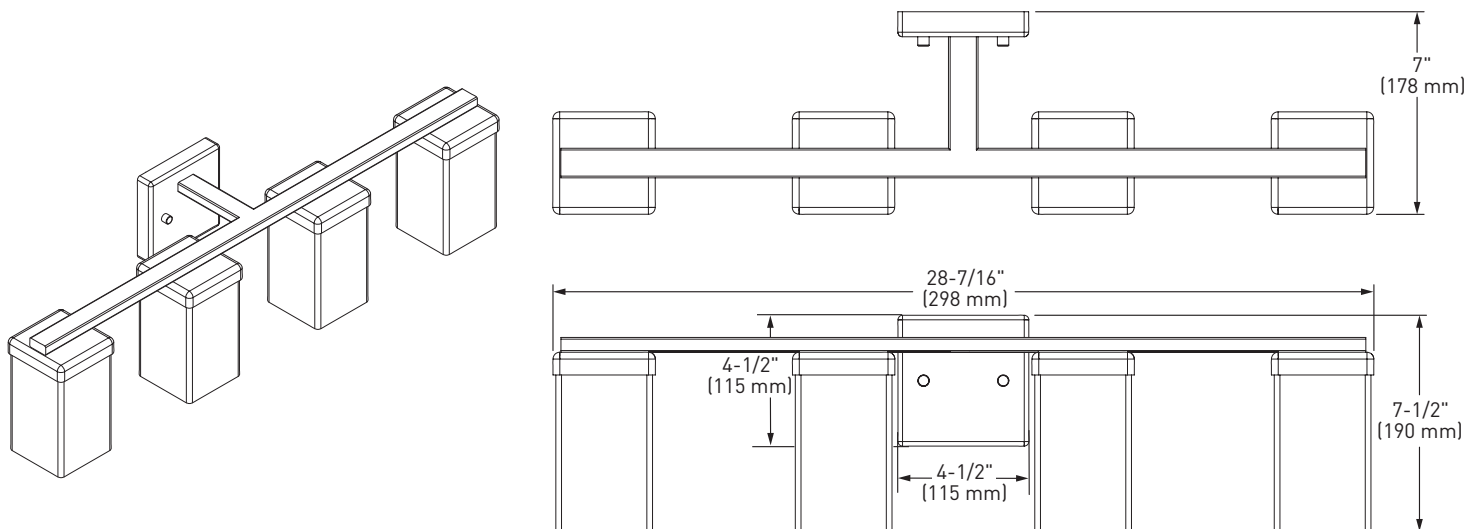

90 Degree™ Technical Specification

YB8864

4-Globe Light Fixture

Dimensions:

Product Information:

Stock Numbers: YB8864CH – Chrome
YB8864BN – Brushed Nickel
YB8864BL – Matte Black

Globe Service Kit: YB8869

Materials: Zinc, glass

Voltage: 120v

Bulb: 100w max (not included); medium base

Listed: ETL Listed for damp location

Important Notes: Turn off power during installation. Do not connect or disconnect under load.

Cleaning Notes: Clean only with a soft damp cloth. Do not use commercial or abrasive cleaners.