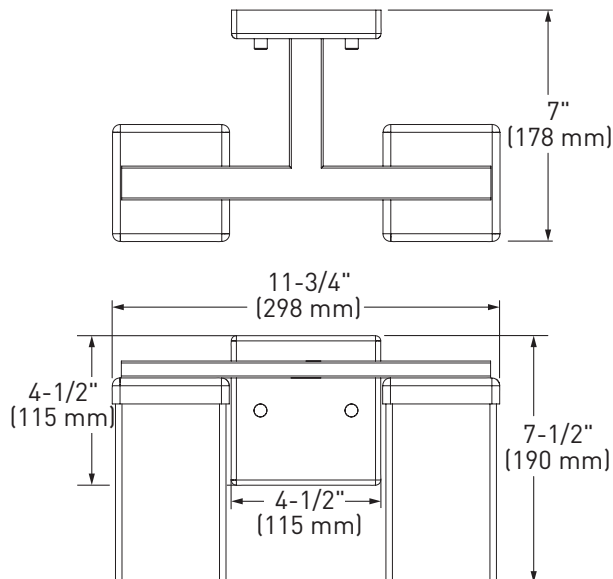

90 Degree™ Technical Specification

YB8862

2-Globe Light Fixture

Dimensions:

Product Information:

Stock Numbers: YB8862CH – Chrome Finish
YB8862BN – Brushed Nickel Finish
YB8862BL – Matte Black Finish

Globe Service Kit: YB8869

Materials: Zinc, glass

Voltage: 120v

Bulb: 100w max (not included); medium base

Listed: ETL Listed for damp location

Important Notes: Turn off power during installation. Do not connect or disconnect under load.