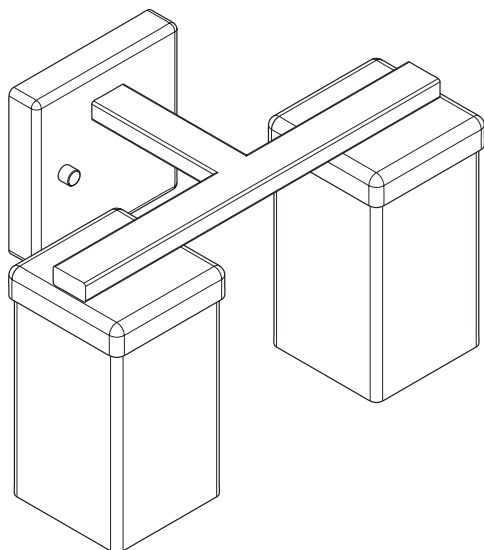

90 Degree™ Technical Specification

YB8862

2-Globe Light Fixture

Dimensions:

Product Information:

Stock Numbers: YB8862CH – Chrome Finish
YB8862BN – Brushed Nickel Finish
YB8862BL – Matte Black Finish

Globe Service Kit: YB8869

Materials: Zinc, glass

Voltage: 120v

Bulb: 100w max (not included); medium base

Listed: ETL Listed for damp location

Important Notes: Turn off power during installation. Do not connect or disconnect under load.