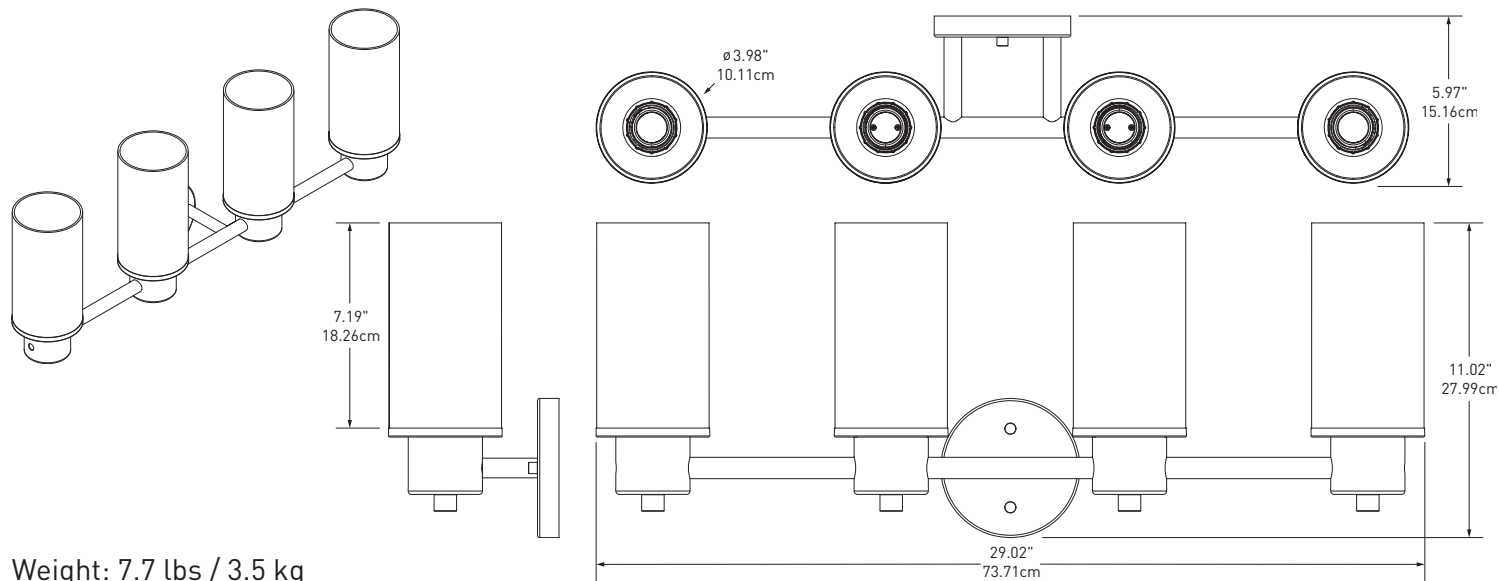

ISO™ Technical Specification

DN0763

4-Globe Light Fixture

Dimensions:

Product Information:

Stock Numbers: DN0764CH – CHROME
DN0764BN – BRUSHED NICKEL
DN0764BG – BRUSHED GOLD

Globe Service Kit: DN0769

Materials: Zinc, glass

Voltage: 120v

Bulb: 100w max (not included); medium base

Listed: ETL Listed for damp location

Important Notes: Turn off power during installation. Do not connect or disconnect under load.

Cleaning Notes: Clean only with a soft damp cloth. Do not use commercial or abrasive cleaners.