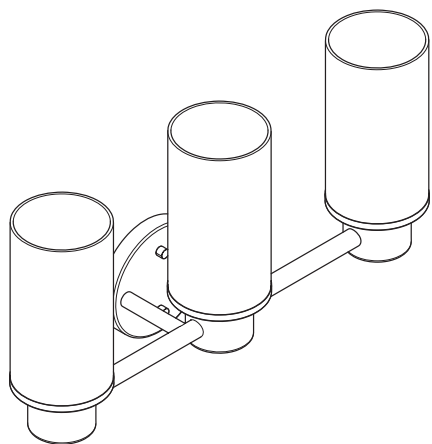

### 3-Globe Light Fixture

#### Dimensions:

Weight: 6.2 lbs / 2.8 kg

#### Product Information:

Stock Numbers: DN0763CH – CHROME  
DN0763BN – BRUSHED NICKEL  
DN0763BG – BRUSHED GOLD

Globe Service Kit: DN0769

Materials: Zinc, glass

Voltage: 120v

Bulb: 100w max (not included); medium base