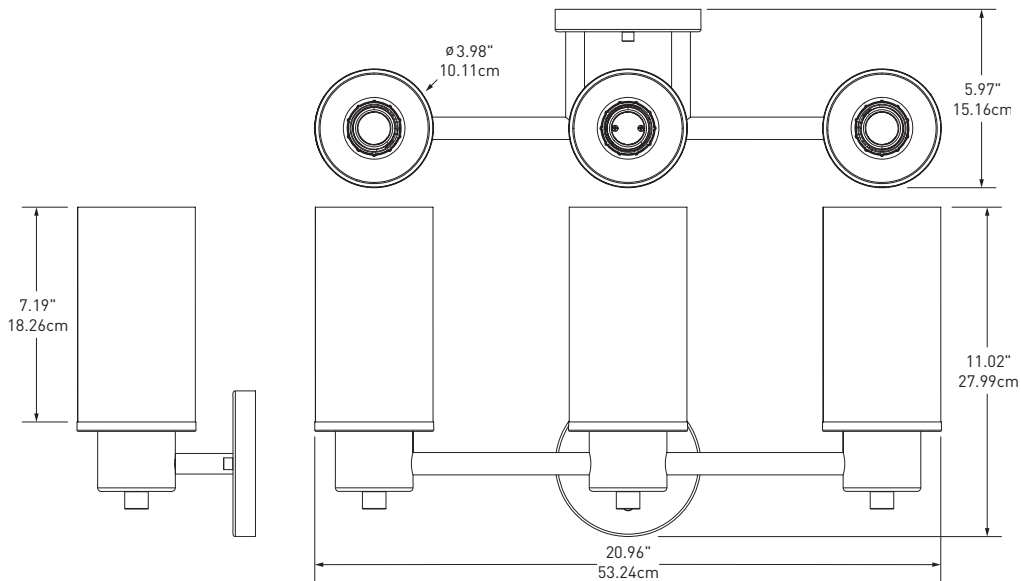

### 3-Globe Light Fixture

#### Dimensions:

Weight: 6.2 lbs / 2.8 kg