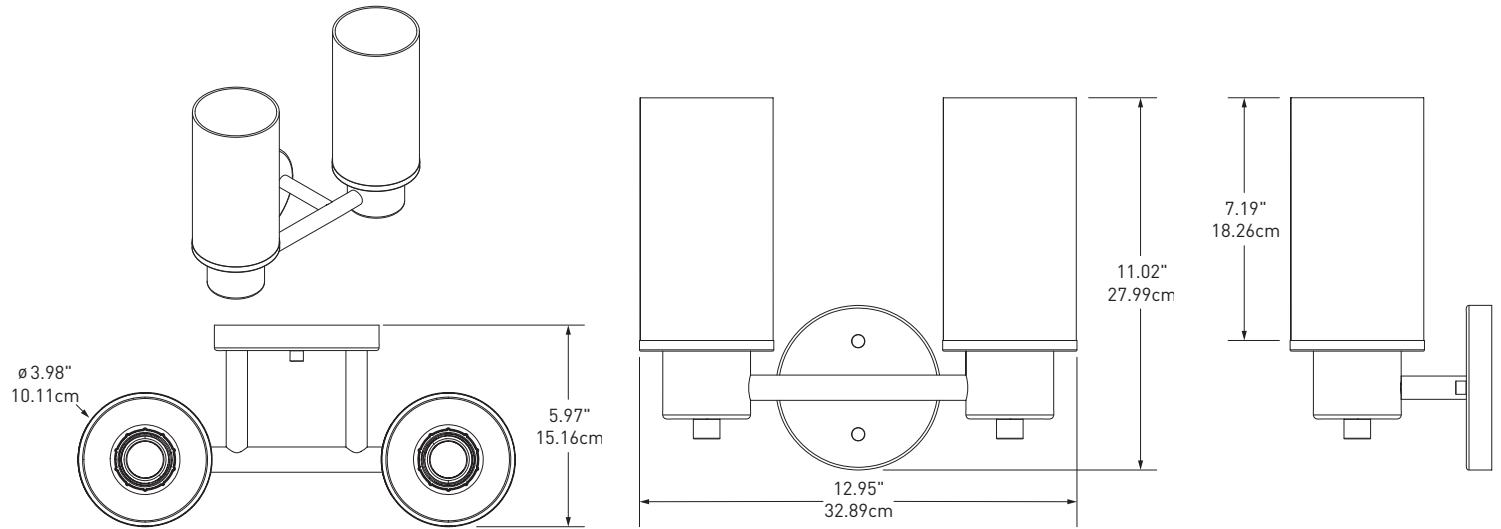

#### Dimensions:

Weight: 4.2 lbs / 1.9 kg