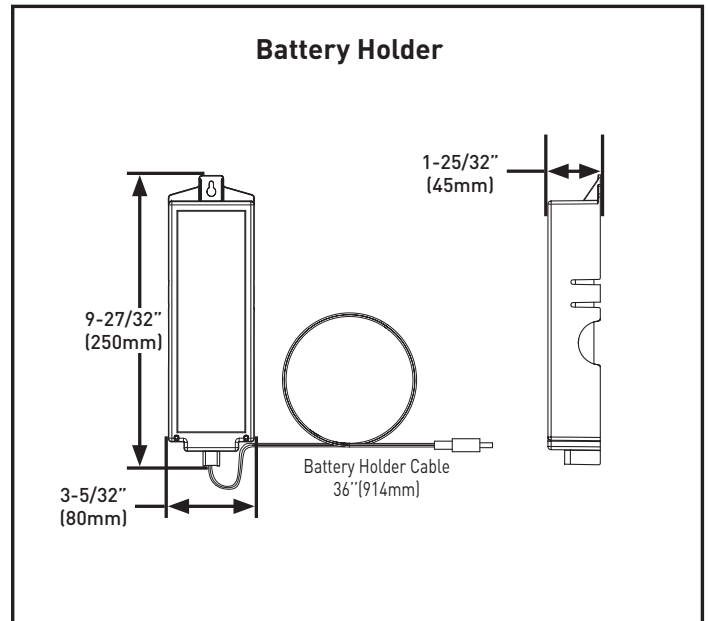

Smyth™-Single Handle High Arc Pulldown Smart Kitchen Faucet

MODELS: 7770EV Series

NOTE: THIS FAUCET IS DESIGNED TO BE INSTALLED THROUGH 1 OR 3 HOLES, 1-1/2" (38mm) MIN. DIA.

works with the
Google Assistant

CRITICAL DIMENSIONS DO NOT SCALE

CRITICAL DIMENSIONS DO NOT SCALE