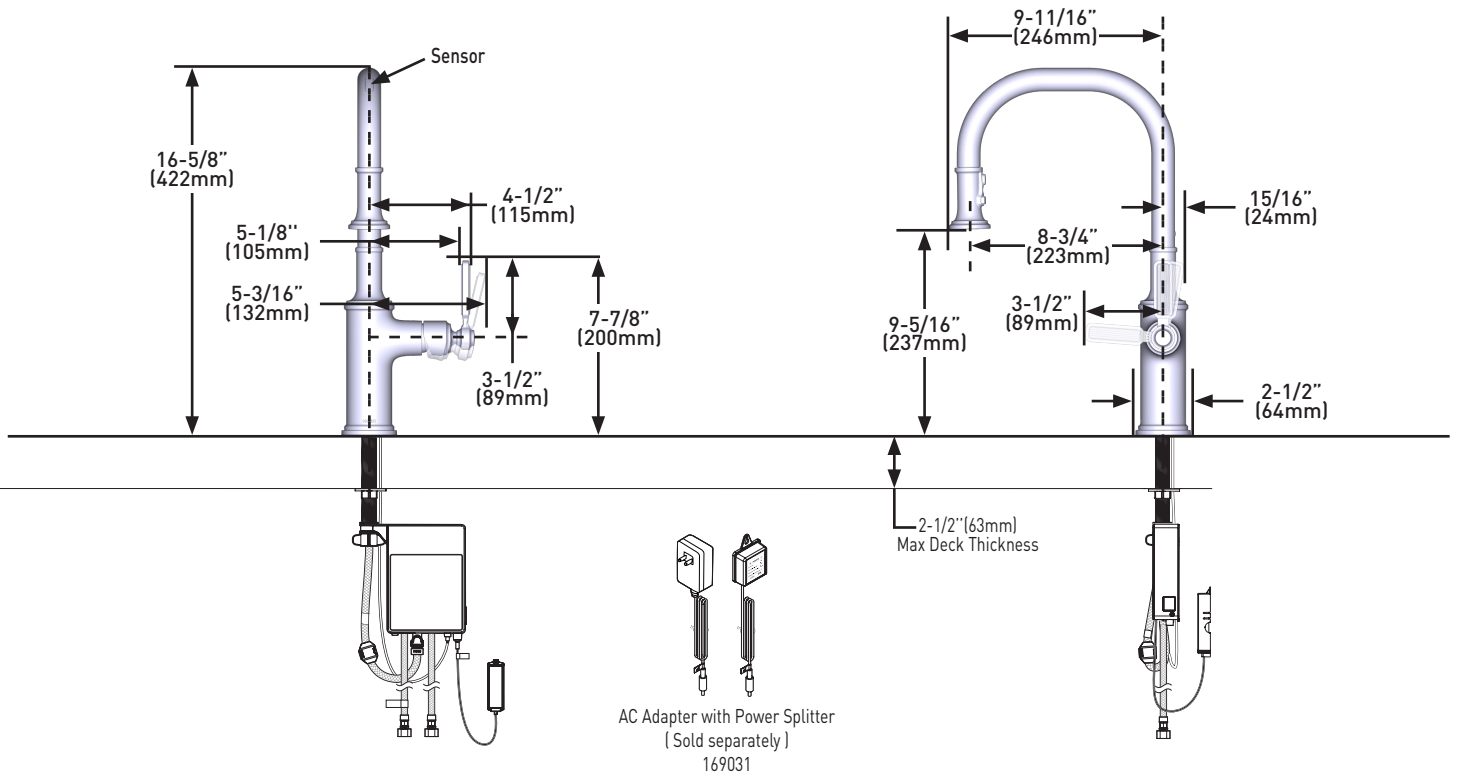

Smyth™-Single Handle High Arc Pulldown Smart Kitchen Faucet

MODELS: 7770EV Series

NOTE: THIS FAUCET IS DESIGNED TO BE INSTALLED THROUGH 1 OR 3 HOLES, 1-1/2" (38mm) MIN. DIA.

works with the
Google Assistant

CRITICAL DIMENSIONS DO NOT SCALE

CRITICAL DIMENSIONS DO NOT SCALE