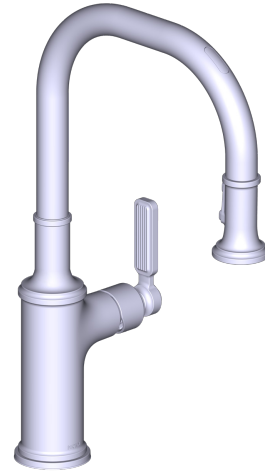

SPECIFICATIONS

DESCRIPTION

- Versatile, hands-free convenience in the kitchen
- PowerBoost™ technology provides boosted water performance with a push of a button
- Allows users to control the faucet in 4 unique ways: Handle, Sensor, Voice and Mobile App
- Powered by 6 D alkaline batteries or optional AC adapter with power splitter (Sold separately)
- Reflex™ pulldown system offers smooth operation, easy movement and secure docking
- Metal construction with various finishes identified by suffix
- Duralock™ quick connect
- Pulldown spray with 68" braided hose
- Control box flexible supply lines with 3/8" compression fittings
- High arc spout provides height and reach to fill or clean large pots while pull down wand provides the maneuverability for cleaning or rinsing

OPERATION

- Lever style handle
- Thermostatic temperature controlled by handle, sensor, voice and Mobile app
- Operates with less than 5 lbs. of force
- Operates in stream or spray mode in the pulldown or retracted position
- Spout rotates 100 degrees
- WiFi enabled smart phone connectivity
- Smart phone app available for iOS and Android

FLOW

- Flow is limited to 1.5 gpm (5.7 L/min) at 60 psi

CARTRIDGE

- 1255™ Duralast™ cartridge

STANDARDS

- Third party certified to, ASME A112.18.1/CSA B125.1 and all applicable requirements referenced therein including NSF 61/9 & 372
- Conform to meet FCC part 15 Class B
- Meets CalGreen and Georgia SB370 requirements
- Complies with California Proposition 65 and with the Federal Safe Drinking Water Act
- The backflow protection system in this device consists of two independently operating check valves, a primary and a secondary which prevent backflow
- ADA ♿ for lever handle

Smyth™-Single Handle High Arc Pulldown Smart Kitchen Faucet

MODELS: 7770EV Series

NOTE: THIS FAUCET IS DESIGNED TO BE INSTALLED THROUGH 1 OR 3 HOLES, 1-1/2" (38mm) MIN. DIA.

works with the
Google Assistant