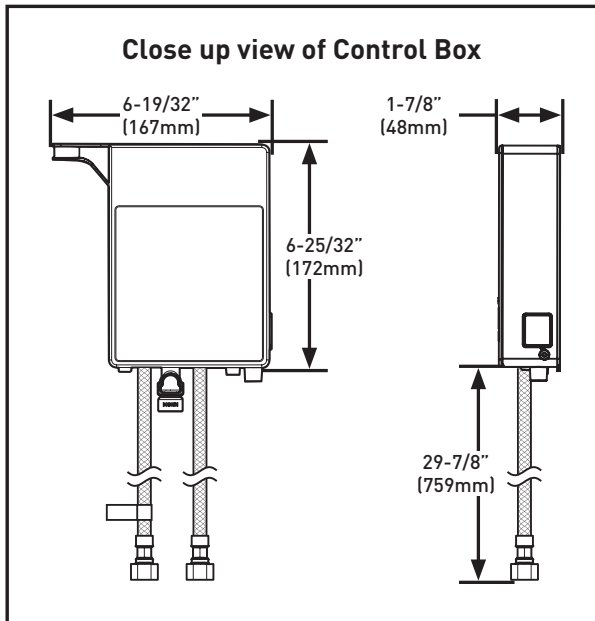

Smyth™-Single Handle High Arc Pulldown Smart Kitchen Faucet

MODELS: 7770EV Series

NOTE: THIS FAUCET IS DESIGNED TO BE INSTALLED THROUGH 1 OR 3 HOLES, 1-1/2" (38mm) MIN. DIA.

works with the
Google Assistant

CRITICAL DIMENSIONS DO NOT SCALE

CRITICAL DIMENSIONS DO NOT SCALE