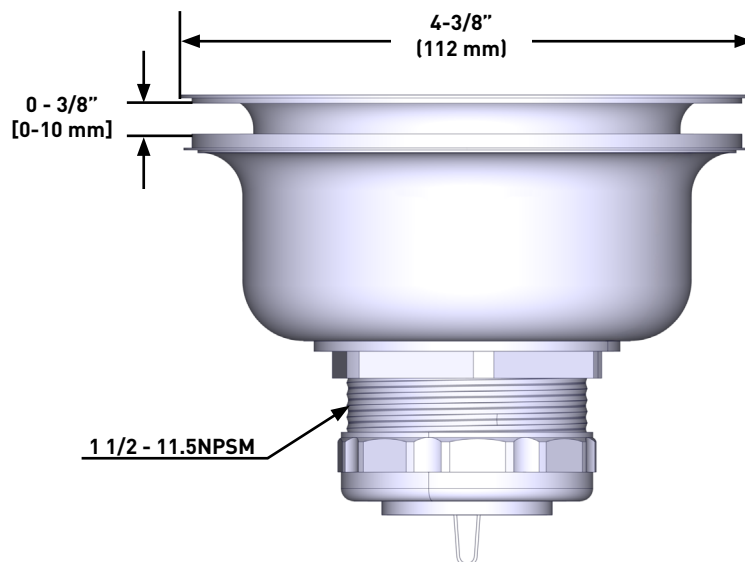

DESCRIPTION

- Metal construction with stainless finish
- Fits Standard 3 1/2" diameter US drain openings
- Standard 1 1/2" male connection to drain plumbing
- Coordinates with today's popular kitchen appliances and accessories

Basket Strainer Assembly, 3-1/2"

MODELS: 22036

CRITICAL DIMENSIONS DO NOT SCALE