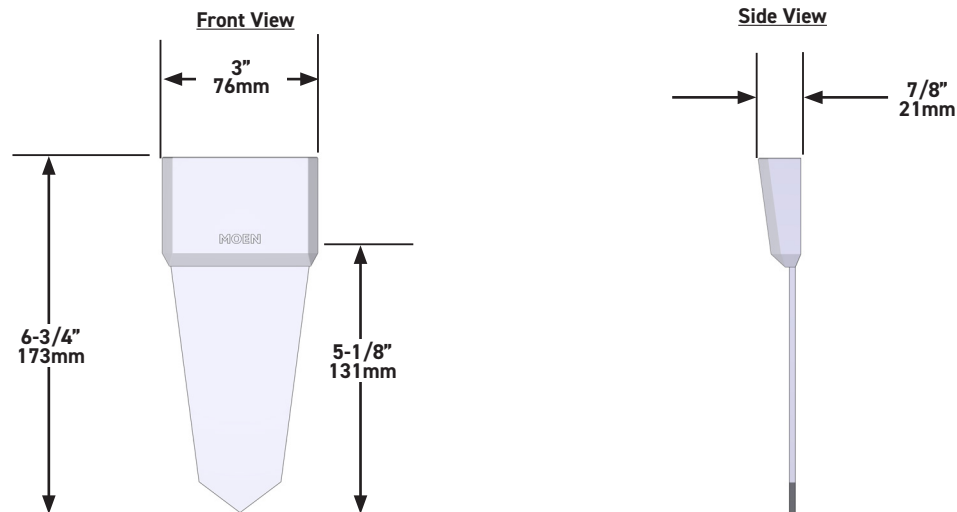

CRITICAL DIMENSIONS DO NOT SCALE